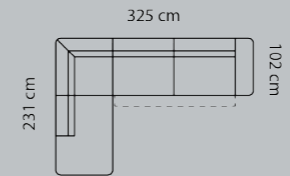

Combo shown:  
Combo mirrored **6401**  
**6411**

Combo shown:  
Combo mirrored **6421**  
**6431**

**Price group**

3-seater w. Function  
M3: 2,11

2½-seater w. Function  
M3: 1,83

Chaiselong+2½-seat.function  
M3: 2,91