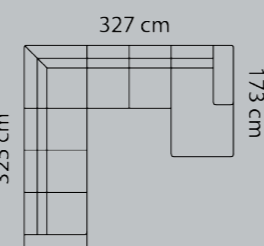

# DIMENSIONS

2-seat.+corner+2-seat.+chaisel.

M3: 4,56

Combo shown: **0141**  
Combo mirrored **0151**

3-seat.+corner+2-seat.+chaisel.

M3: 5,08

Combo shown: **0241**  
Combo mirrored **0251**

3-seat.+corner+2-seat.+chaisel.

M3: 5,08

Combo shown: **9341**  
Combo mirrored **9351**

Chaisel.+1-seat.+open-end

M3: 3,0

Combo shown: **9361**  
Combo mirrored **9371**

Chaiselong+1-seater

M3: 2,14

Combo shown: **9381**  
Combo mirrored **9391**