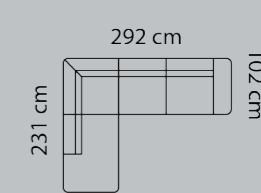

# DIMENSIONS

Open-end+2-seater

M3: 2,44

Combo shown: **9101**  
Combo mirrored **9111**

Open-end+corner+2-seater

M3: 3,28

Combo shown: **9121**  
Combo mirrored **9131**

Open-end+corner+2½-seater

M3: 3,53