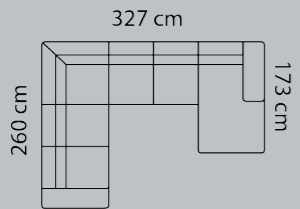

# DIMENSIONS

3-seat.+corner+3-seater

M3: 4,52

Combo shown: **0211**

3-seat.+corner+3-seater

M3: 4,52

Combo shown: **0101**  
Combo mirrored **0111**

3-seat.+corner+2-seater

M3: 4,0

Combo shown: **0221**  
Combo mirrored **0231**

2-seat.+corner+3-seater

M3: 4,0

Price group

1
2
3
4
5
Eton w. Split
Eton
Savoy / split
Savoy
Safari
Nature
Vintage

Combo shown: **0121**  
Combo mirrored **0131**

2-seat.+corner+2-seat.+chaisel.

M3: 4,56

Combo shown: **0141**  
Combo mirrored **0151**

3-seat.+corner+2-seat.+chaisel.

M3: 5,08

Combo shown: **0241**  
Combo mirrored **0251**

3-seat.+corner+2-seat.+chaisel.