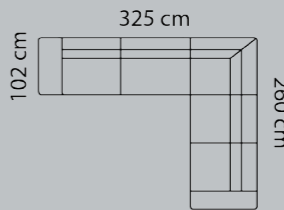

# DIMENSIONS

M3: 3,18

Combo shown: **0071**

2-seat.+corner+2-seater

M3: 3,48

Combo shown: **0081**

2½-seat.+corner+2½-seater

M3: 3,98

Combo shown: **0091**

3-seat.+corner+3-seater

M3: 4,52

Combo shown: **0211**

3-seat.+corner+3-seater

M3: 4,52

Combo shown: **0101**  
Combo mirrored **0111**

3-seat.+corner+2-seater

M3: 4,0

Combo shown: **0221**  
Combo mirrored **0231**

2-seat.+corner+3-seater

M3: 4,0

Price group

1
2
3
4
5
Eton w. Split
Eton
Savoy / split
Savoy
Safari
Nature
Vintage

Combo shown: **0121**  
Combo mirrored **0131**