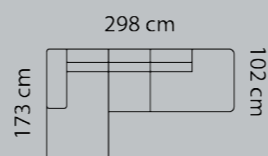

# DIMENSIONS

2-seat.+corner+2-seat.+chaisel.

M3: 4,56

Combo shown: **0141**  
Combo mirrored **0151**

3-seat.+corner+2-seat.+chaisel.

M3: 5,08

Combo shown: **0241**  
Combo mirrored **0251**

3-seat.+corner+2-seat.+chaisel.

M3: 5,08

Combo shown: **9341**  
Combo mirrored **9351**

Chaisel.+1-seat.+open-end

M3: 3,0

Combo shown: **9361**  
Combo mirrored **9371**

Chaiselong+1-seater

M3: 2,14

Combo shown: **9381**  
Combo mirrored **9391**