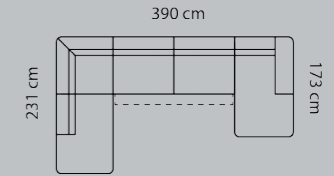

Combo shown:  
Combo mirrored **6401**  
**6411**

Combo shown:  
Combo mirrored **6421**  
**6431**

**Price group**

3-seater w. Function  
M3: 2,11

2½-seater w. Function  
M3: 1,83

Chaiselong+2½-seat.function  
M3: 2,91