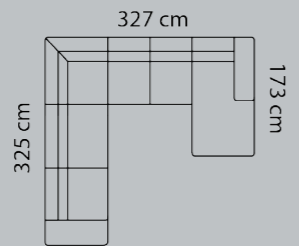

# DIMENSIONS

3-seat.+corner+3-seater

M3: 4,52

Combo shown: **0211**

3-seat.+corner+3-seater

M3: 4,52

Combo shown: **0101**  
Combo mirrored **0111**

3-seat.+corner+2-seater

M3: 4,0

Combo shown: **0221**  
Combo mirrored **0231**

2-seat.+corner+3-seater

M3: 4,0

Price group

1
2
3
4
5
Eton w. Split
Eton
Savoy / split
Savoy
Safari
Nature
Vintage

Combo shown: **0121**  
Combo mirrored **0131**

2-seat.+corner+2-seat.+chaisel.

M3: 4,56

Combo shown: **0141**  
Combo mirrored **0151**

3-seat.+corner+2-seat.+chaisel.

M3: 5,08

Combo shown: **0241**  
Combo mirrored **0251**

3-seat.+corner+2-seat.+chaisel.