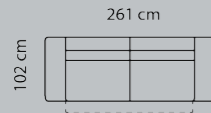

Price group

Open-end+comer+3-seater
M3: 3,8

Open-end+comer+3-seater
M3: 3,8

Open-end+comer+2-seat.+chaisel.
M3: 4,36

Open-end+comer+2½-seat.+chaisel.
M3: 4,62

Open-end+comer+3-seat.+chaisel.
M3: 4,88

Open-end+comer+3-seat.+chaisel.
M3: 4,88

- 1
- 2
- 3
- 4
- 5
- Eton w. Split
- Eton
- Savoy / split
- Savoy
- Safari
- Nature
- Vintage

Combination **6321**