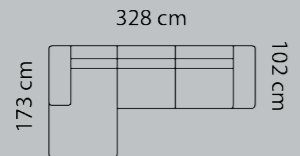

# DIMENSIONS

3-seater

M3: 2,11

Combination **2521**

2½-seater

M3: 1,83

Combination **2221**

2-seater

M3: 1,57

Combination **1111**

1-seater

M3: 1,05

Foot rest **1710**

M3: 0,25

Combo shown: **0011**  
Combo mirrored **0021**

Chaiselong+2-seater

M3: 2,66

Combo shown: **0031**  
Combo mirrored **0041**

Chaiselong+2½-seater

M3: 2,91

Combo shown: **0051**  
Combo mirrored **0061**

Chaiselong+3-seater

M3: 3,18

Combo shown: **0191**  
Combo mirrored **0201**

Chaiselong+3-seater