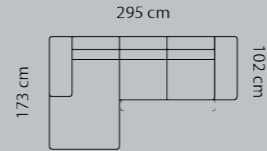

Combo shown:
Combo mirrored **6031**
6041