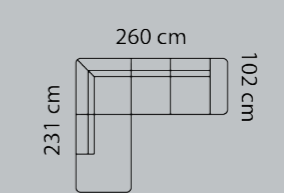

# DIMENSIONS

M3: 5,08

Combo shown: **9341**  
Combo mirrored **9351**

Chaisel.+1-seat.+open-end

M3: 3,0

Combo shown: **9361**  
Combo mirrored **9371**

Chaiselong+1-seater

M3: 2,14

Combo shown: **9381**  
Combo mirrored **9391**

Open-end+2-seater

M3: 2,44

Combo shown: **9101**  
Combo mirrored **9111**

Open-end+corner+2-seater

M3: 3,28

Combo shown: **9121**  
Combo mirrored **9131**

Open-end+corner+2½-seater

M3: 3,53