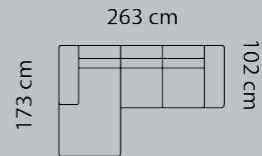

# DIMENSIONS

3-seater

M3: 2,11

Combination **2521**

2½-seater

M3: 1,83

Combination **2221**

2-seater

M3: 1,57

Combination **1111**

1-seater

M3: 1,05

Foot rest **1710**

M3: 0,25

Combo shown: **0011**  
Combo mirrored **0021**

Chaiselong+2-seater

M3: 2,66

Combo shown: **0031**  
Combo mirrored **0041**

Chaiselong+2½-seater

M3: 2,91

Combo shown: **0051**  
Combo mirrored **0061**

Chaiselong+3-seater

M3: 3,18

Combo shown: **0191**  
Combo mirrored **0201**

Chaiselong+3-seater