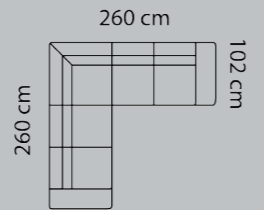

# DIMENSIONS

Combination **1111**

1-seater

M3: 1,05

Foot rest **1710**

M3: 0,25

Combo shown: **0011**  
Combo mirrored **0021**

Chaiselong+2-seater

M3: 2,66

Combo shown: **0031**  
Combo mirrored **0041**

Chaiselong+2½-seater

M3: 2,91

Combo shown: **0051**  
Combo mirrored **0061**

Chaiselong+3-seater

M3: 3,18

Combo shown: **0191**  
Combo mirrored **0201**

Chaiselong+3-seater

M3: 3,18

Combo shown: **0071**

2-seat.+corner+2-seater

M3: 3,48

Combo shown: **0081**

2½-seat.+corner+2½-seater

M3: 3,98

Combo shown: **0091**