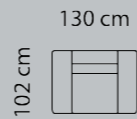

# DIMENSIONS

3-seater

M3: 2,11

Combination **2521**

2½-seater

M3: 1,83

Combination **2221**

2-seater

M3: 1,57

Combination **1111**

1-seater

M3: 1,05

Foot rest **1710**

M3: 0,25

Combo shown: **0011**  
Combo mirrored **0021**

Chaiselong+2-seater

M3: 2,66