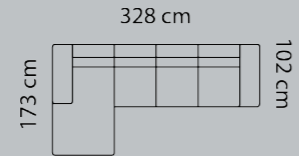

# DIMENSIONS

Combination **1111**

1-seater

M3: 1,05

Foot rest **1710**

M3: 0,25

Combo shown: **0011**  
Combo mirrored **0021**

Chaiselong+2-seater

M3: 2,66

Combo shown: **0031**  
Combo mirrored **0041**

Chaiselong+2½-seater

M3: 2,91

Combo shown: **0051**  
Combo mirrored **0061**

Chaiselong+3-seater

M3: 3,18

Combo shown: **0191**  
Combo mirrored **0201**

Chaiselong+3-seater

M3: 3,18

Combo shown: **0071**

2-seat.+corner+2-seater

M3: 3,48

Combo shown: **0081**

2½-seat.+corner+2½-seater

M3: 3,98

Combo shown: **0091**