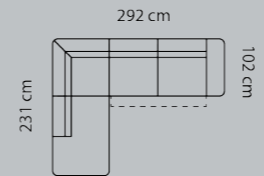

Combo shown:
Combo mirrored **6121**
6131