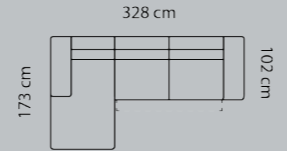

Open-end+comer+2-seat.+chaisel.  
M3: 4,36

Open-end+comer+2½-seat.+chaisel.  
M3: 4,62

Open-end+comer+3-seat.+chaisel.  
M3: 4,88

Open-end+comer+3-seat.+chaisel.  
M3: 4,88

- 1
- 2
- 3
- 4
- 5
- Eton w. Split
- Eton
- Savoy / split
- Savoy
- Safari
- Nature
- Vintage

Combination **6321**

Combination **6251**

Combo shown:  
Combo mirrored **6031**  
**6041**

Combo shown:  
Combo mirrored **6051**  
**6061**

Combo shown:  
Combo mirrored **6121**  
**6131**

Combo shown:  
Combo mirrored **6161**  
**6171**

Combo shown:  
Combo mirrored **6401**  
**6411**

Combo shown:  
Combo mirrored **6421**  
**6431**

**Price group**

3-seater w. Function  
M3: 2,11

2½-seater w. Function  
M3: 1,83

Chaiselong+2½-seat.function  
M3: 2,91