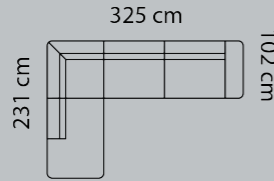

Combo shown:
Combo mirrored **9161**
9171