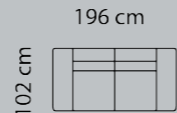

# DIMENSIONS

3-seater

M3: 2,11

Combination **2521**

2½-seater

M3: 1,83

Combination **2221**

2-seater

M3: 1,57

Combination **1111**

1-seater

M3: 1,05

Foot rest **1710**

M3: 0,25

Combo shown: **0011**  
Combo mirrored **0021**

Chaiselong+2-seater

M3: 2,66