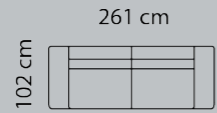

# DIMENSIONS

# COMBINATIONS

FRESNO

Combination **3331**

Price group

3-seater

1
2
3
4
5
Eton w. Split
Eton
Savoy / split
Savoy
Safari
Nature
Vintage

M3: 2,11

Combination **3221**

3-seater

M3: 2,11

Combination **2521**

2½-seater

M3: 1,83

Combination **2221**

2-seater

M3: 1,57