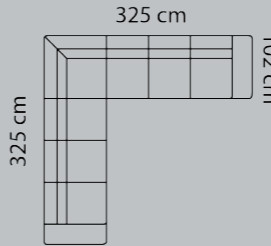

# DIMENSIONS

M3: 3,18

Combo shown: **0071**

2-seat.+corner+2-seater

M3: 3,48

Combo shown: **0081**

2½-seat.+corner+2½-seater

M3: 3,98

Combo shown: **0091**

3-seat.+corner+3-seater

M3: 4,52

Combo shown: **0211**

3-seat.+corner+3-seater

M3: 4,52

Combo shown: **0101**  
Combo mirrored **0111**

3-seat.+corner+2-seater

M3: 4,0