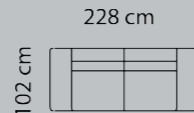

# DIMENSIONS

# COMBINATIONS

FRESNO

Combination **3331**

Price group

3-seater

1
2
3
4
5
Eton w. Split
Eton
Savoy / split
Savoy
Safari
Nature
Vintage

M3: 2,11

Combination **3221**

3-seater

M3: 2,11

Combination **2521**

2½-seater

M3: 1,83

Combination **2221**

2-seater

M3: 1,57