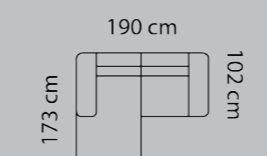

# DIMENSIONS

2-seat.+corner+2-seat.+chaisel.

M3: 4,56

Combo shown: **0141**  
Combo mirrored **0151**

3-seat.+corner+2-seat.+chaisel.

M3: 5,08

Combo shown: **0241**  
Combo mirrored **0251**

3-seat.+corner+2-seat.+chaisel.

M3: 5,08

Combo shown: **9341**  
Combo mirrored **9351**

Chaisel.+1-seat.+open-end

M3: 3,0

Combo shown: **9361**  
Combo mirrored **9371**

Chaiselong+1-seater

M3: 2,14

Combo shown: **9381**  
Combo mirrored **9391**

Open-end+2-seater

M3: 2,44

Combo shown: **9101**  
Combo mirrored **9111**

Open-end+corner+2-seater

M3: 3,28

Combo shown: **9121**  
Combo mirrored **9131**

Open-end+corner+2½-seater

M3: 3,53