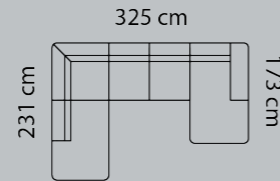

Open-end+2-seater

M3: 2,44

Combo shown: **9101**  
Combo mirrored **9111**

Open-end+corner+2-seater

M3: 3,28

Combo shown: **9121**  
Combo mirrored **9131**

Open-end+corner+2½-seater

M3: 3,53

Price group

1
2
3
4
5
Eton w. Split
Eton
Savoy / split
Savoy
Safari
Nature
Vintage

Combo shown:  
Combo mirrored **9141**  
**9151**

Combo shown:  
Combo mirrored **9161**  
**9171**

Combo shown:  
Combo mirrored **9181**  
**9191**

Combo shown:  
Combo mirrored **9401**  
**9411**

Combo shown:  
Combo mirrored **9201**  
**9211**

Combo shown:  
Combo mirrored **9421**  
**9431**

**Price group**

Open-end+comer+3-seater  
M3: 3,8

Open-end+comer+3-seater  
M3: 3,8