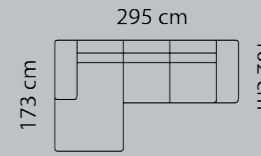

# DIMENSIONS

3-seater

M3: 2,11

Combination **2521**

2½-seater

M3: 1,83

Combination **2221**

2-seater

M3: 1,57

Combination **1111**

1-seater

M3: 1,05

Foot rest **1710**

M3: 0,25

Combo shown: **0011**  
Combo mirrored **0021**

Chaiselong+2-seater

M3: 2,66

Combo shown: **0031**  
Combo mirrored **0041**

Chaiselong+2½-seater

M3: 2,91

Combo shown: **0051**  
Combo mirrored **0061**

Chaiselong+3-seater

M3: 3,18

Combo shown: **0191**  
Combo mirrored **0201**

Chaiselong+3-seater