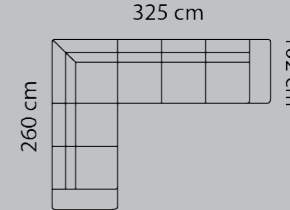

# DIMENSIONS

M3: 3,18

Combo shown: **0071**

2-seat.+corner+2-seater

M3: 3,48

Combo shown: **0081**

2½-seat.+corner+2½-seater

M3: 3,98

Combo shown: **0091**

3-seat.+corner+3-seater

M3: 4,52

Combo shown: **0211**

3-seat.+corner+3-seater

M3: 4,52

Combo shown: **0101**  
Combo mirrored **0111**

3-seat.+corner+2-seater

M3: 4,0

Combo shown: **0221**  
Combo mirrored **0231**

2-seat.+corner+3-seater

M3: 4,0

Price group

1
2
3
4
5
Eton w. Split
Eton
Savoy / split
Savoy
Safari
Nature
Vintage

Combo shown: **0121**  
Combo mirrored **0131**