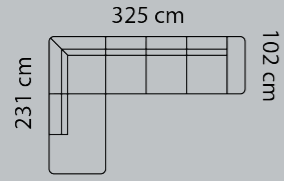

Combo shown:
Combo mirrored **9141**
9151