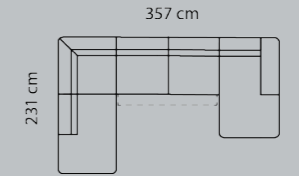

Combo shown:  
Combo mirrored **6401**  
**6411**

Combo shown:  
Combo mirrored **6421**  
**6431**

**Price group**

3-seater w. Function  
M3: 2,11

2½-seater w. Function  
M3: 1,83

Chaiselong+2½-seat.function  
M3: 2,91