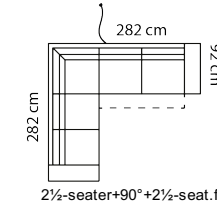

3-seater w. Function

Price group

- 1
- 2
- 3
- 4
- 5
- Eton w. Split
- Eton
- Savoy / split
- Savoy
- Safari
- Nature
- Vintage

Boxes of legs: 2

Combo shown: **625**

2 1/2-seater w. Function

Arm A M3: 1,00 Arm B

Boxes of legs: 2

Combo shown: **603**
 Combo mirrored **604**
 Not available with arm 3 and 9!

Chaiselong+2 1/2-seat.func.

Arm A M3: 1,80 Arm B

Boxes of legs: 4

Combo shown: **607**
 Combo mirrored **608**
 Not available with arm 3 and 9!

Chaiselong+3-seat.func.

Arm A M3: 1,95 Arm B

Boxes of legs: 4

Combo shown: **621**
 Combo mirrored: **620**

2 1/2-seater+90°+2 1/2-seat.func.

Arm A M3: 2,15 Arm B

Boxes of legs: 5

Combo shown: **622**
 Combo mirrored: **623**