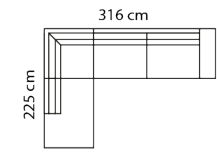

Price group	Arm A	M3	Arm B
1		2,05	
2			
3			
4			
5			
Eton w. Split			
Eton			
Savoy / split			
Savoy			
Safari			
Nature			
Vintage			
Boxes of legs		4	

with storage
Combo shown: **916** **716**
Combo mirrored **917** **717**

Open-end+90°+3-seater