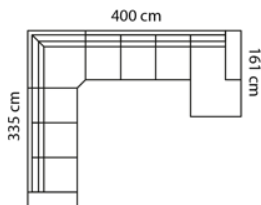

ARMREST 3 (B)

17cm x 50cm

ARMREST 4 (B)

24cm x 42cm

ARMREST 5 (A)

24cm x 51cm

ARMREST 7 (A)
W. FUNCTION

22cm x 53cm

FRISCO

Combo shown: **094**
 Combo mirrored **095**
 Not available with arm 3 and 9

3-seat+90°+3-seat+chaiselong

Price group	Arm A	M3	Arm B
1		3,25	
2			
3			
4			
5			
Eton w. Split			
Eton			
Savoy / split			
Savoy			
Safari			
Nature			
Vintage			
Boxes of legs		6	

Combo shown: **932**
 Combo mirrored **933**
 Not available with arm 3 and 9

3-seat+L90°+3-seat+chaiselong

Price group	Arm A	M3	Arm B
1		3,51	
2			
3			
4			
5			
Eton w. Split			
Eton			
Savoy / split			
Savoy			
Safari			
Nature			
Vintage			
Boxes of legs		6	