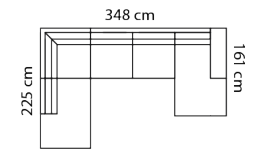

Price group	Arm A	M3	Arm B
1		2,8	
2			
3			
4			
5			
Eton w. Split			
Eton			
Savoy / split			
Savoy			
Safari			
Nature			
Vintage			
Boxes of legs		6	

with storage
Combo shown: **934** **734**
Combo mirrored **935** **735**
Not available with arm 3 and 9

Open-end+90°+2½-seat+chaiselong