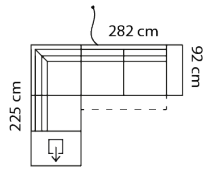

2 1/2-seater+90°+3-seat.func.

Arm A M3: 2,30 Arm B

Boxes of legs: 5

Combo shown: **626**
 Combo mirrored **627**
 Not available with arm 3 and 9!

2 1/2-seater+90°+2 1/2-seat.func.+chaisel.

Arm A M3: 2,70 Arm B

Boxes of legs: 7

Combo shown: **628**
 Combo mirrored **629**
 Not available with arm 3 and 9!

2 1/2-seater+90°+3-seat.func.+chaisel.

Arm A M3: 2,85 Arm B

Boxes of legs: 7

Combo shown: **612**
 Combo mirrored **613**