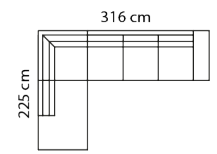

Price group	Arm A	M3	Arm B
1		1,83	
2			
3			
4			
5			
Eton w. Split			
Eton			
Savoy / split			
Savoy			
Safari			
Nature			
Vintage			
Boxes of legs		4	

with storage
Combo shown: **914** **714**
Combo mirrored **915** **715**

Open-end+90°+3-seater