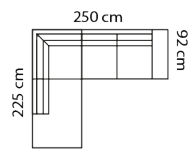

Open-end+90°+2-seater