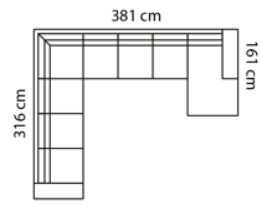

FRISCO

Combo shown: **094**
Combo mirrored **095**
Not available with arm 3 and 9

3-seat+90°+3-seat+chaiselong

Price group	Arm A	M3	Arm B
1		3,25	
2			
3			
4			
5			
Eton w. Split			
Eton			
Savoy / split			
Savoy			
Safari			
Nature			
Vintage			
Boxes of legs		6	

Combo shown: **932**
Combo mirrored **933**
Not available with arm 3 and 9