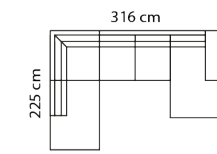

Price group	Arm A	M3	Arm B
1		2,0	
2			
3			
4			
5			
Eton w. Split			
Eton			
Savoy / split			
Savoy			
Safari			
Nature			
Vintage			
Boxes of legs		4	

with storage
Combo shown: **918** **718**
Combo mirrored **919** **719**
Not available with arm 3 and 9

Open-end+90°+2-seat+chaiselong