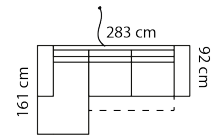

Arm A M3: 1,00 Arm B

Boxes of legs: 2

Combo shown: **603**
Combo mirrored **604**
Not available with arm 3 and 9!

Chaiselong+2 1/2-seat.func.