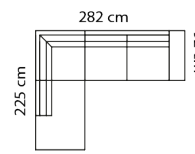

Price group	Arm A	M3	Arm B
1		1,73	
2			
3			
4			
5			
Eton w. Split			
Eton			
Savoy / split			
Savoy			
Safari			
Nature			
Vintage			
Boxes of legs		4	

with storage
Combo shown: **912** **712**
Combo mirrored **913** **713**

Open-end+90°+2½-seater