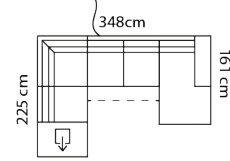

Open-end w.storage+2 1/2-seat.func.

Price group

- 1
- 2
- 3
- 4
- 5
- Eton w. Split
- Eton
- Savoy / split
- Savoy
- Safari
- Nature
- Vintage

Boxes of legs: 5

Combo shown: **616**
 Combo mirrored **617**

Open-end w.storage+3-seat.func.

Arm A M3: 2,00 Arm B

Boxes of legs: 5

Combo shown: **618**
 Combo mirrored **619**
 Not available with arm 3 and 9!

Open-end w.storage.+2 1/2-seat.func.+chaisel.

Arm A M3: 2,70 Arm B