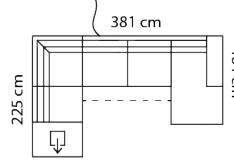

Open-end w.storage+3-seat.func.+chaisel.

Arm A M3: 2,80 Arm B

Boxes of legs: 7

NB! Special neck rest

1606055

is required for modules with
el-function