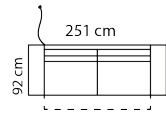

Combo shown: **632**

3-seater w. Function

Price group

- 1
- 2
- 3
- 4
- 5
- Eton w. Split
- Eton
- Savoy / split
- Savoy
- Safari
- Nature
- Vintage

Boxes of legs: 2

Combo shown: **625**