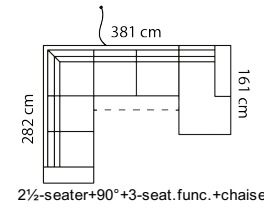

Chaiselong+3-seat.func.

Arm A M3: 1,95 Arm B

Boxes of legs: 4

Combo shown: **621**
 Combo mirrored: **620**

2 1/2-seater+90°+2 1/2-seat.func.

Arm A M3: 2,15 Arm B

Boxes of legs: 5

Combo shown: **622**
 Combo mirrored: **623**

2 1/2-seater+90°+3-seat.func.

Arm A M3: 2,30 Arm B

Boxes of legs: 5

Combo shown: **626**
 Combo mirrored **627**
 Not available with arm 3 and 9!

2 1/2-seater+90°+2 1/2-seat.func.+chaisel.

Arm A M3: 2,70 Arm B

Boxes of legs: 7

Combo shown: **628**
 Combo mirrored **629**
 Not available with arm 3 and 9!

2 1/2-seater+90°+3-seat.func.+chaisel.

Arm A M3: 2,85 Arm B

Boxes of legs: 7

Combo shown: **612**
 Combo mirrored **613**