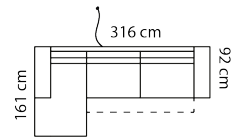

3-seater w. Function

Price group

- 1
- 2
- 3
- 4
- 5
- Eton w. Split
- Eton
- Savoy / split
- Savoy
- Safari
- Nature
- Vintage

Boxes of legs: 2

Combo shown: **625**

2 1/2-seater w. Function

Arm A M3: 1,00 Arm B

Boxes of legs: 2

Combo shown: **603**
 Combo mirrored **604**
 Not available with arm 3 and 9!

Chaiselong+2 1/2-seat.func.

Arm A M3: 1,80 Arm B

Boxes of legs: 4

Combo shown: **607**
 Combo mirrored **608**
 Not available with arm 3 and 9!