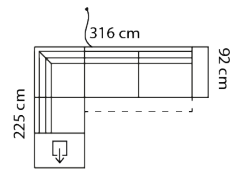

Open-end w.storage+3-seat.func.

Arm A M3: 2,00 Arm B

Boxes of legs: 5

Combo shown: **618**
Combo mirrored **619**
Not available with arm 3 and 9!