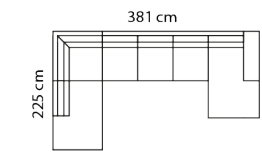

Price group	Arm A	M3	Arm B
1		2,53	
2			
3			
4			
5			
Eton w. Split			
Eton			
Savoy / split			
Savoy			
Safari			
Nature			
Vintage			
Boxes of legs		6	

with storage
Combo shown: **920** **720**
Combo mirrored **921** **721**
Not available with arm 3 and 9

Open-end+90°+3-seat+chaiselong