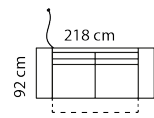

NB: All measurements are based on arm 2!

When a nominal size of up to 150 cm, (width, depth, height), the tolerance may not exceed 2 cm.
 When larger than 150 cm, not more than 2,5 cm.

Combo shown: **632**

3-seater w. Function

Price group

- 1
- 2
- 3
- 4
- 5
- Eton w. Split
- Eton
- Savoy / split
- Savoy
- Safari
- Nature
- Vintage

Boxes of legs: 2

Combo shown: **625**

2 1/2-seater w. Function

Arm A M3: 1,00 Arm B