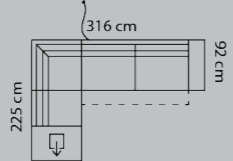

Combo shown: **616**
Combo mirrored **617**

Open-end w.storage+3-seat.func.

Arm A M3: 2,00 Arm B

Boxes of legs: 5