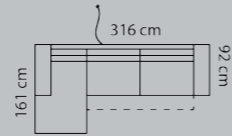

3-seater w. Function

Price group

1
2
3
4
5
Eton w. Split
Eton
Savoy / split
Savoy
Safari
Nature
Vintage

Boxes of legs: 2

Combo shown: **625**

2½-seater w. Function

Arm A M3: 1,00 Arm B

Boxes of legs: 2

Combo shown: **603**  
Combo mirrored **604**  
Not available with arm 3 and 9!

Chaiselong+2½-seat.func.

Arm A M3: 1,80 Arm B

Boxes of legs: 4

Combo shown: **607**  
Combo mirrored **608**  
Not available with arm 3 and 9!