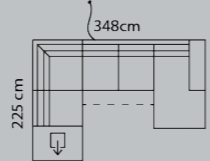

Combo shown: **618**
Combo mirrored **619**
Not available with arm 3 and 9!

Open-end w.storage.+2½-seat.func.+chaisel.

Arm A M3: 2,70 Arm B

Boxes of legs: 7