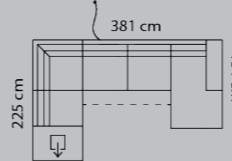

Combo shown: **618**  
Combo mirrored **619**  
Not available with arm 3 and 9!

Open-end w.storage.+2½-seat.func.+chaisel.

Arm A M3: 2,70 Arm B

Boxes of legs: 7

Combo shown: **630**  
Combo mirrored **631**  
Not available with arm 3 and 9!