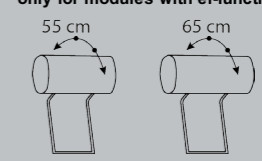

Arm A M3: 1,15 Arm B  
 Boxes of legs 2

Combination **252**

Arm A M3: 1,0 Arm B  
 Boxes of legs 2

Combination **222**

Arm A M3: 0,85 Arm B  
 Boxes of legs 2

FRISCO

Combination **111**

Arm A M3: 0,55 Arm B  
 Boxes of legs 2

1710 1730 1740 with function

M3: 0,2 M3: 0,15 M3: 0,2  
 Boxes of legs 2

1601055 1601065

M3: 0,05 M3: 0,05  
 n.a.: not available

160 6055 Neck rests 160 6065

M3: 0,05 M3: 0,05  
 only for modules with e!-function

Combo shown: **001**  
Combo mirrored: **002**  
Not available with arm 3 and 9

Chaiselong+2-seater  
 Arm A M3: 1,65 Arm B  
 Boxes of legs 4

Combo shown: **003**  
Combo mirrored: **004**  
Not available with arm 3 and 9