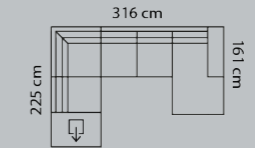

Open-end w.storage+90°+3-seater

Arm A M3: 2.05 Arm B

1		
2		
3		
4		
5		
Eton w. Split		
Eton		
Savoy / split		
Savoy		
Safari		
Nature		
Vintage		

Boxes of legs 4

Combo shown: **716**  
 Combo mirrored: **717**

Open-end w.storage+90°+3-seater

Arm A M3: 2.0 Arm B

1		
2		
3		
4		
5		
Eton w. Split		
Eton		
Savoy / split		
Savoy		
Safari		
Nature		
Vintage		

Boxes of legs 4

Combo shown: **718**  
 Combo mirrored: **719**  
 Not available with arm 3 and 9