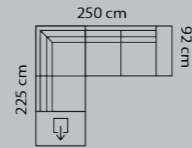

Open-end w.storage+90°+2-seater

Arm A M3: 1.73 Arm B

1		
2		
3		
4		
5		
Eton w. Split		
Eton		
Savoy / split		
Savoy		
Safari		
Nature		
Vintage		

Boxes of legs 4

Combo shown: **712**
Combo mirrored: **713**