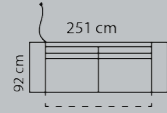

Combo shown: **632**

3-seater w. Function

Price group

1
2
3
4
5
Eton w. Split
Eton
Savoy / split
Savoy
Safari
Nature
Vintage

Boxes of legs: 2