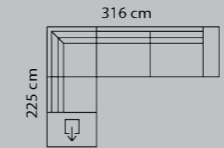

FRISCO

Combo shown: **094**
Combo mirrored: **095**
Not available with arm 3 and 9

3-seat+90°+3-seat+chaiselong

Price group

	Arm A	M3: 3.25	Arm B
1			
2			
3			
4			
5			
Eton w. Split			
Eton			
Savoy / split			
Savoy			
Safari			
Nature			
Vintage			

Boxes of legs 6

Combo shown: **932**
Combo mirrored: **933**
Not available with arm 3 and 9

3-seat+L90°+3-seat+chaiselong

Arm A M3: 3.51 Arm B

1		
2		
3		
4		
5		
Eton w. Split		
Eton		
Savoy / split		
Savoy		
Safari		
Nature		
Vintage		

Boxes of legs 6

Combo shown: **710**
Combo mirrored: **711**

Open-end w.storage+90°+2-seater

Arm A M3: 1.73 Arm B

1		
2		
3		
4		
5		
Eton w. Split		
Eton		
Savoy / split		
Savoy		
Safari		
Nature		
Vintage		

Boxes of legs 4

Combo shown: **712**
Combo mirrored: **713**

Open-end w.storage+90°+2½-seater

Arm A M3: 1.83 Arm B

1		
2		
3		
4		
5		
Eton w. Split		
Eton		
Savoy / split		
Savoy		
Safari		
Nature		
Vintage		

Boxes of legs 4

Combo shown: **714**
Combo mirrored: **715**

Open-end w.storage+90°+3-seater

Arm A M3: 2.05 Arm B

1		
2		
3		
4		
5		
Eton w. Split		
Eton		
Savoy / split		
Savoy		
Safari		
Nature		
Vintage		

Boxes of legs 4

Combo shown: **716**
Combo mirrored: **717**

Open-end w.storage+90°+3-seater

Arm A M3: 2.0 Arm B

1		
2		
3		
4		
5		
Eton w. Split		
Eton		
Savoy / split		
Savoy		
Safari		
Nature		
Vintage		

Boxes of legs 4

Combo shown: **718**
Combo mirrored: **719**
Not available with arm 3 and 9

Open-end w.storage+90°+2-seat+chaiselong

Arm A M3: 2.53 Arm B

1		
2		
3		
4		
5		
Eton w. Split		
Eton		
Savoy / split		
Savoy		
Safari		
Nature		
Vintage		

Boxes of legs 6

Combo shown: **720**
Combo mirrored: **721**
Not available with arm 3 and 9

Open-end w.storage+90°+3-seat+chaiselong

Arm A M3: 2.8 Arm B

1		
2		
3		
4		
5		
Eton w. Split		
Eton		
Savoy / split		
Savoy		
Safari		
Nature		
Vintage		

Boxes of legs 6

Combo shown: **734**
Combo mirrored: **735**
Not available with arm 3 and 9

Open-end w.storage+90°+2½-seat+chaiselong

Price group

	Arm A	M3: 2.7	Arm B
1			
2			
3			
4			
5			
Eton w. Split			
Eton			
Savoy / split			
Savoy			
Safari			
Nature			
Vintage			

Boxes of legs 6