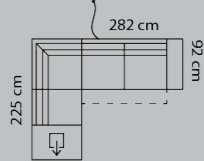

Combo shown: **628**  
Combo mirrored **629**  
Not available with arm 3 and 9!

2½-seater+90°+3-seat.func.+chaisel.

Arm A M3: 2,85 Arm B

Boxes of legs: 7

Combo shown: **612**  
Combo mirrored **613**

Open-end w.storage+2½-seat.func.