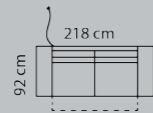

<b>Black wood:</b>	<b>3331130</b>	<b>0001</b>	
<b>Oiled oak:</b>	<b>3331130</b>	<b>0003</b>	
<b>Aluminium:</b>	<b>3331130</b>	<b>0075</b>	
High: 12 cm.			
<b>Brushed Steel:</b>	<b>3331010</b>	<b>0020</b>	
<b>Black steel:</b>	<b>3331010</b>	<b>0040</b>	
High: 14 cm.			

NB: All measurements are based on arm 2!

When a nominal size of up to 150 cm, (width, depth, height), the tolerance may not exceed 2 cm.  
 When larger than 150 cm, not more than 2,5 cm.

Combo shown: **632**

3-seater w. Function

Price group

1
2
3
4
5
Eton w. Split
Eton
Savoy / split
Savoy
Safari
Nature
Vintage

Boxes of legs: 2

Combo shown: **625**

2½-seater w. Function

Arm A M3: 1,00 Arm B

Boxes of legs: 2