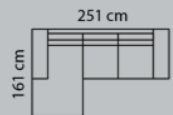

Arm A M3: 1,15 Arm B  
 Boxes of legs 2

Combination **252**

Arm A M3: 1,0 Arm B  
 Boxes of legs 2

Combination **222**

Arm A M3: 0,85 Arm B  
 Boxes of legs 2

FRISCO

Combination **111**

Arm A M3: 0,55 Arm B  
 Boxes of legs 2

1710 1730 1740 with function

M3: 0,2 M3: 0,15 M3: 0,2  
 Boxes of legs 2

1601055 1601065

M3: 0,05 M3: 0,05  
 n.a.: not available

160 6055 Neck rests 160 6065

M3: 0,05 M3: 0,05  
 only for modules with e!-function

Combo shown: **001**  
Combo mirrored: **002**  
Not available with arm 3 and 9

Chaiselong+2-seater  
 Arm A M3: 1,65 Arm B  
 Boxes of legs 4

Combo shown: **003**  
Combo mirrored: **004**  
Not available with arm 3 and 9

Chaiselong+2½-seater  
 Arm A M3: 1,8 Arm B  
 Boxes of legs 4

Combo shown: **005**  
Combo mirrored: **006**  
Not available with arm 3 and 9

Chaiselong+3-seater  
 Arm A M3: 1,95 Arm B  
 Boxes of legs 4