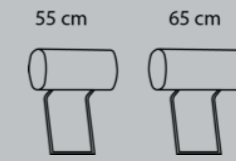

Arm A M3: 1,15 Arm B  
 Boxes of legs 2

Combination **252**

Arm A M3: 1,0 Arm B  
 Boxes of legs 2

Combination **222**

Arm A M3: 0,85 Arm B  
 Boxes of legs 2

FRISCO

Combination **111**

Arm A M3: 0,55 Arm B  
 Boxes of legs 2

1710 1730 1740 with function

M3: 0,2 M3: 0,15 M3: 0,2  
 Boxes of legs 2

1601055 1601065

M3: 0,05 M3: 0,05  
 n.a.: not available

160 6055 Neck rests 160 6065

M3: 0,05 M3: 0,05  
 only for modules with e!-function

Combo shown: **001**  
Combo mirrored: **002**  
Not available with arm 3 and 9

Chaiselong+2-seater  
 Arm A M3: 1,65 Arm B  
 Boxes of legs 4

Combo shown: **003**  
Combo mirrored: **004**  
Not available with arm 3 and 9