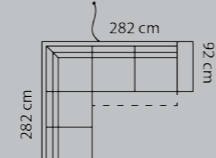

Combo shown: **621**
Combo mirrored: **620**

2½-seater+90°+2½-seat.func.

Arm A M3: 2,15 Arm B

Boxes of legs: 5