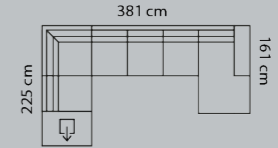

Open-end w.storage+90°+3-seater

Arm A M3: 2.0 Arm B

1		
2		
3		
4		
5		
Eton w. Split		
Eton		
Savoy / split		
Savoy		
Safari		
Nature		
Vintage		

Boxes of legs 4

Combo shown: **718**  
 Combo mirrored: **719**  
 Not available with arm 3 and 9

Open-end w.storage+90°+2-seat+chaiselong

Arm A M3: 2.53 Arm B

1		
2		
3		
4		
5		
Eton w. Split		
Eton		
Savoy / split		
Savoy		
Safari		
Nature		
Vintage		

Boxes of legs 6

Combo shown: **720**  
 Combo mirrored: **721**  
 Not available with arm 3 and 9