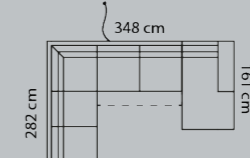

Combo shown: **626**
Combo mirrored **627**
Not available with arm 3 and 9!

2½-seater+90°+2¼-seat.func.+chaisel.

Arm A M3: 2,70 Arm B

Boxes of legs: 7