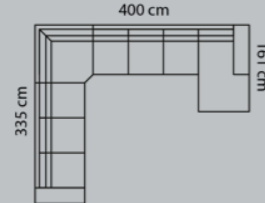

3-seat+L90°+3-seat+chaiselong

Arm A M3: 3.51 Arm B

1		
2		
3		
4		
5		
Eton w. Split		
Eton		
Savoy / split		
Savoy		
Safari		
Nature		
Vintage		

Boxes of legs 6

Combo shown: **710**
Combo mirrored: **711**