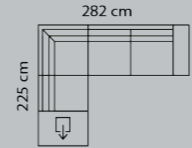

3-seat+L90°+3-seat+chaiselong

Arm A M3: 3.51 Arm B

1		
2		
3		
4		
5		
Eton w. Split		
Eton		
Savoy / split		
Savoy		
Safari		
Nature		
Vintage		

Boxes of legs 6

Combo shown: **710**  
 Combo mirrored: **711**

Open-end w.storage+90°+2-seater

Arm A M3: 1.73 Arm B

1		
2		
3		
4		
5		
Eton w. Split		
Eton		
Savoy / split		
Savoy		
Safari		
Nature		
Vintage		

Boxes of legs 4

Combo shown: **712**  
 Combo mirrored: **713**