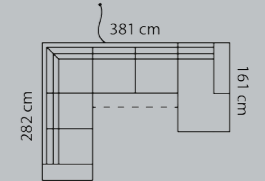

Combo shown: **628**
Combo mirrored **629**
Not available with arm 3 and 9!

2½-seater+90°+3-seat.func.+chaisel.

Arm A M3: 2,85 Arm B

Boxes of legs: 7