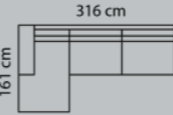

Combo shown: **001**  
Combo mirrored: **002**  
Not available with arm 3 and 9

Chaiselong+2-seater  
 Arm A M3: 1,65 Arm B  
 Boxes of legs 4

Combo shown: **003**  
Combo mirrored: **004**  
Not available with arm 3 and 9

Chaiselong+2½-seater  
 Arm A M3: 1,8 Arm B  
 Boxes of legs 4

Combo shown: **005**  
Combo mirrored: **006**  
Not available with arm 3 and 9

Chaiselong+3-seater  
 Arm A M3: 1,95 Arm B  
 Boxes of legs 4

Combo shown: **007**  
Combo mirrored: **008**  
Not available with arm 3 and 9

Chaiselong+3-seater  
 Arm A M3: 1,95 Arm B  
 Boxes of legs 4

Combo shown: **020**

2-seater+90°+2-seater  
 Arm A M3: 1,85 Arm B  
 Boxes of legs 4