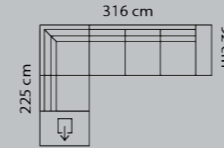

Open-end w.storage+90°+2-seater

Arm A M3: 1.73 Arm B

1		
2		
3		
4		
5		
Eton w. Split		
Eton		
Savoy / split		
Savoy		
Safari		
Nature		
Vintage		

Boxes of legs 4

Combo shown: **712**  
 Combo mirrored: **713**

Open-end w.storage+90°+2½-seater

Arm A M3: 1.83 Arm B

1		
2		
3		
4		
5		
Eton w. Split		
Eton		
Savoy / split		
Savoy		
Safari		
Nature		
Vintage		

Boxes of legs 4

Combo shown: **714**  
 Combo mirrored: **715**