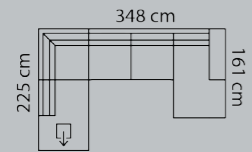

Open-end w.storage+90°+2-seat+chaiselong

Arm A M3: 2.53 Arm B

1		
2		
3		
4		
5		
Eton w. Split		
Eton		
Savoy / split		
Savoy		
Safari		
Nature		
Vintage		

Boxes of legs 6

Combo shown: **720**  
 Combo mirrored: **721**  
 Not available with arm 3 and 9

Open-end w.storage+90°+3-seat+chaiselong

Arm A M3: 2.8 Arm B

1		
2		
3		
4		
5		
Eton w. Split		
Eton		
Savoy / split		
Savoy		
Safari		
Nature		
Vintage		

Boxes of legs 6

Combo shown: **734**  
 Combo mirrored: **735**  
 Not available with arm 3 and 9