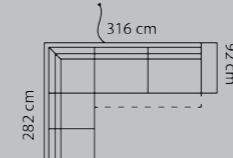

Chaiselong+3-seat.func.

Arm A M3: 1,95 Arm B

Boxes of legs: 4

Combo shown: **621**  
Combo mirrored: **620**

2½-seater+90°+2½-seat.func.

Arm A M3: 2,15 Arm B

Boxes of legs: 5

Combo shown: **622**  
Combo mirrored **623**