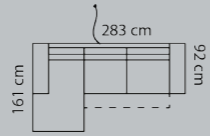

Combo shown: **603**
Combo mirrored **604**
Not available with arm 3 and 9!

Chaiselong+2½-seat.func.

Arm A M3: 1,80 Arm B

Boxes of legs: 4