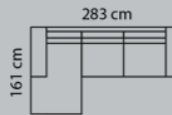

Arm A M3: 1,15 Arm B  
 Boxes of legs 2

Combination **252**

Arm A M3: 1,0 Arm B  
 Boxes of legs 2

Combination **222**

Arm A M3: 0,85 Arm B  
 Boxes of legs 2

FRISCO

Combination **111**

Arm A M3: 0,55 Arm B  
 Boxes of legs 2

1710 1730 1740 with function

M3: 0,2 M3: 0,15 M3: 0,2  
 Boxes of legs 2

1601055 1601065

M3: 0,05 M3: 0,05  
 n.a.: not available

160 6055 Neck rests 160 6065

M3: 0,05 M3: 0,05  
 only for modules with e!-function

Combo shown: **001**  
Combo mirrored: **002**  
Not available with arm 3 and 9

Chaiselong+2-seater  
 Arm A M3: 1,65 Arm B  
 Boxes of legs 4

Combo shown: **003**  
Combo mirrored: **004**  
Not available with arm 3 and 9

Chaiselong+2½-seater  
 Arm A M3: 1,8 Arm B  
 Boxes of legs 4

Combo shown: **005**  
Combo mirrored: **006**  
Not available with arm 3 and 9

Chaiselong+3-seater  
 Arm A M3: 1,95 Arm B  
 Boxes of legs 4