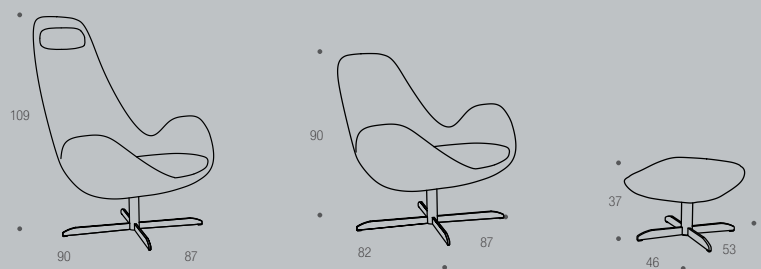

LOW with POLISHED ALU base  
CHAIR FOOT REST  
1001300xxxx065 1001350xxxx065

Price group	WxDxH:	87x82x90	53x46x37
1	M3: 0,46		M3: 0,06
2			
3			
4			
5			
Eton w. split			
Eton			
Savoy w. split			
Savoy			
Safan			
Nature			
Vintage			

CUSHION 1000011xxxx

Price group	HxWxD:	24x44x12 cm.
1		
2		
3		
4		
5		
Eton w. split		
Eton		
Savoy w. split		
Savoy		
Safan		
Nature		
Vintage		

n.a.: not available

08/03/2021

## HOW TO DESIGN:

1. Choose 100 1300/1310
2. Choose fabric/leather
3. Choose base

All measurements are approximate.  
Please allow for a tolerance of +/- 3 cm.

THECA A/S WWW.THECA.DK