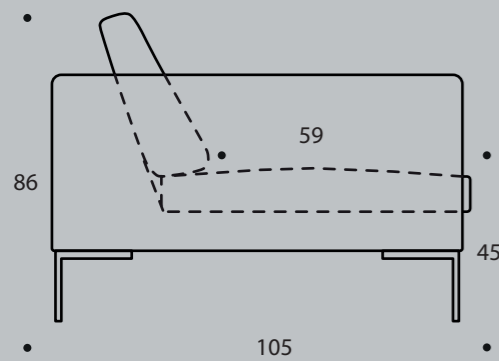

COMFORT

DIMENSIONS

DESIGN ELEMENTS

13 Combinations
Available in fabric and leather

HOW TO DESIGN

1. Choose design 153
2. Choose combination
3. Choose fabric or leather
4. Choose legs

LEGS

H: 21 cm
Brushed steel 020