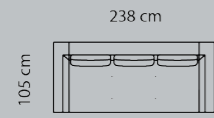

COMBINATIONS

LOANO

Combination **3221**