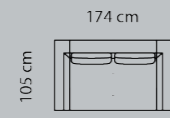

Combination **2221**