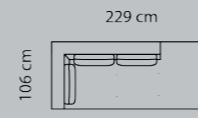

COMFORT

DIMENSIONS

DESIGN ELEMENTS

13 Combinations
Available in fabric and leather

HOW TO DESIGN

1. Choose design 153
2. Choose combination
3. Choose fabric or leather
4. Choose legs

LEGS

H: 21 cm
Brushed steel 020

COMBINATIONS

LOANO

Combination **3221**

Combination **2221**

Foot rest **1760**

Combo shown **1455**
Combo mirrored **1460**

Combo shown **0051**
Combo mirrored **0061**

Combo shown **0071**
Combo mirrored **0081**

Combo shown **0141**
Combo mirrored **0151**

Combo shown **0201**
Combo mirrored **0211**

Price group

Price group	M3: 1,2	M3: 0,9	M3: 0,14	M3: 1,18	M3: 2,15	M3: 1,85	M3: 2,35	M3: 2,0
1								
2								
3								
4								
5								
Eton w. Split								
Eton								
Savoy / split								
Savoy								
Safari								
Nature								
Vintage								

Boxes of legs 2

Price group	M3: 1,2	M3: 0,9	M3: 0,14	M3: 1,18	M3: 2,15	M3: 1,85	M3: 2,35	M3: 2,0
1								
2								
3								
4								
5								
Eton w. Split								
Eton								
Savoy / split								
Savoy								
Safari								
Nature								
Vintage								