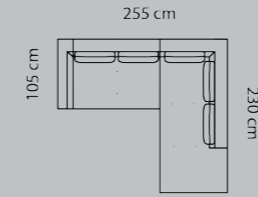

COMFORT

DIMENSIONS

DESIGN ELEMENTS

13 Combinations
Available in fabric and leather

HOW TO DESIGN

1. Choose design 153
2. Choose combination
3. Choose fabric or leather
4. Choose legs

LEGS

H: 21 cm
Brushed steel 020

COMBINATIONS

LOANO

Combination **3221**

Combination **2221**

Foot rest **1760**

Combo shown **1455**
Combo mirrored **1460**

Combo shown **0051**
Combo mirrored **0061**

Combo shown **0071**
Combo mirrored **0081**

Combo shown **0141**
Combo mirrored **0151**

Combo shown **0201**
Combo mirrored **0211**

Price group

Price group	M3: 1,2	M3: 0,9	M3: 0,14	M3: 1,18	M3: 2,15	M3: 1,85	M3: 2,35	M3: 2,0
1								
2								
3								
4								
5								
Eton w. Split								
Eton								
Savoy / split								
Savoy								
Safari								
Nature								
Vintage								

Boxes of legs 2

Price group	M3: 1,2	M3: 0,9	M3: 0,14	M3: 1,18	M3: 2,15	M3: 1,85	M3: 2,35	M3: 2,0
1								
2								
3								
4								
5								
Eton w. Split								
Eton								
Savoy / split								
Savoy								
Safari								
Nature								
Vintage								