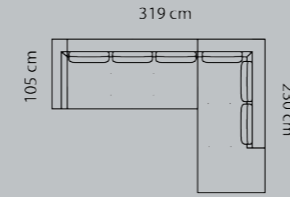

COMFORT

DIMENSIONS

DESIGN ELEMENTS

13 Combinations
Available in fabric and leather

HOW TO DESIGN

1. Choose design 153
2. Choose combination
3. Choose fabric or leather
4. Choose legs

LEGS

H: 21 cm
Brushed steel 020

COMBINATIONS

LOANO

Combination **3221**

Combination **2221**

Foot rest **1760**

Combo shown **1455**
Combo mirrored **1460**

Combo shown **0051**
Combo mirrored **0061**

Combo shown **0071**
Combo mirrored **0081**

Combo shown **0141**
Combo mirrored **0151**

Combo shown **0201**
Combo mirrored **0211**

Price group

Price group	M3: 1,2	M3: 0,9	M3: 0,14	M3: 1,18	M3: 2,15	M3: 1,85	M3: 2,35	M3: 2,0
1								
2								
3								
4								
5								
Eton w. Split								
Eton								
Savoy / split								
Savoy								
Safari								
Nature								
Vintage								

Boxes of legs 2

Price group	M3: 1,2	M3: 0,9	M3: 0,14	M3: 1,18	M3: 2,15	M3: 1,85	M3: 2,35	M3: 2,0
1								
2								
3								
4								
5								
Eton w. Split								
Eton								
Savoy / split								
Savoy								
Safari								
Nature								
Vintage								