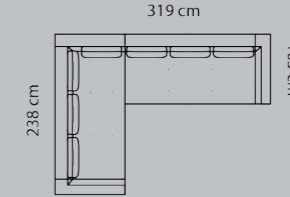

COMFORT

DIMENSIONS

DESIGN ELEMENTS

13 Combinations
Available in fabric and leather

HOW TO DESIGN

1. Choose design 153
2. Choose combination
3. Choose fabric or leather
4. Choose legs

LEGS

H: 21 cm
Brushed steel 020

COMBINATIONS

LOANO

Combination **3221**

Combination **2221**

Foot rest **1760**

Combo shown **1455**
Combo mirrored **1460**

Combo shown **0051**
Combo mirrored **0061**

Combo shown **0071**
Combo mirrored **0081**

Combo shown **0141**
Combo mirrored **0151**

Combo shown **0201**
Combo mirrored **0211**

Price group

Price group	M3: 1,2	M3: 0,9	M3: 0,14	M3: 1,18	M3: 2,15	M3: 1,85	M3: 2,35	M3: 2,0
1								
2								
3								
4								
5								
Eton w. Split								
Eton								
Savoy / split								
Savoy								
Safari								
Nature								
Vintage								

Boxes of legs 2

Price group	M3: 1,2	M3: 0,9	M3: 0,14	M3: 1,18	M3: 2,15	M3: 1,85	M3: 2,35	M3: 2,0
1								
2								
3								
4								
5								
Eton w. Split								
Eton								
Savoy / split								
Savoy								
Safari								
Nature								
Vintage								