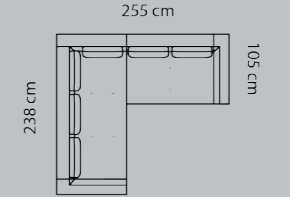

COMFORT

DIMENSIONS

DESIGN ELEMENTS

13 Combinations
Available in fabric and leather

HOW TO DESIGN

1. Choose design 153
2. Choose combination
3. Choose fabric or leather
4. Choose legs

LEGS

H: 21 cm
Brushed steel 020

COMBINATIONS

LOANO

Combination **3221**

Combination **2221**

Foot rest **1760**

Combo shown **1455**
Combo mirrored **1460**

Combo shown **0051**
Combo mirrored **0061**

Combo shown **0071**
Combo mirrored **0081**

Combo shown **0141**
Combo mirrored **0151**

Combo shown **0201**
Combo mirrored **0211**

Price group

Price group	M3: 1,2	M3: 0,9	M3: 0,14	M3: 1,18	M3: 2,15	M3: 1,85	M3: 2,35	M3: 2,0
1								
2								
3								
4								
5								
Eton w. Split								
Eton								
Savoy / split								
Savoy								
Safari								
Nature								
Vintage								

Boxes of legs 2

Price group	M3: 1,2	M3: 0,9	M3: 0,14	M3: 1,18	M3: 2,15	M3: 1,85	M3: 2,35	M3: 2,0
1								
2								
3								
4								
5								
Eton w. Split								
Eton								
Savoy / split								
Savoy								
Safari								
Nature								
Vintage								