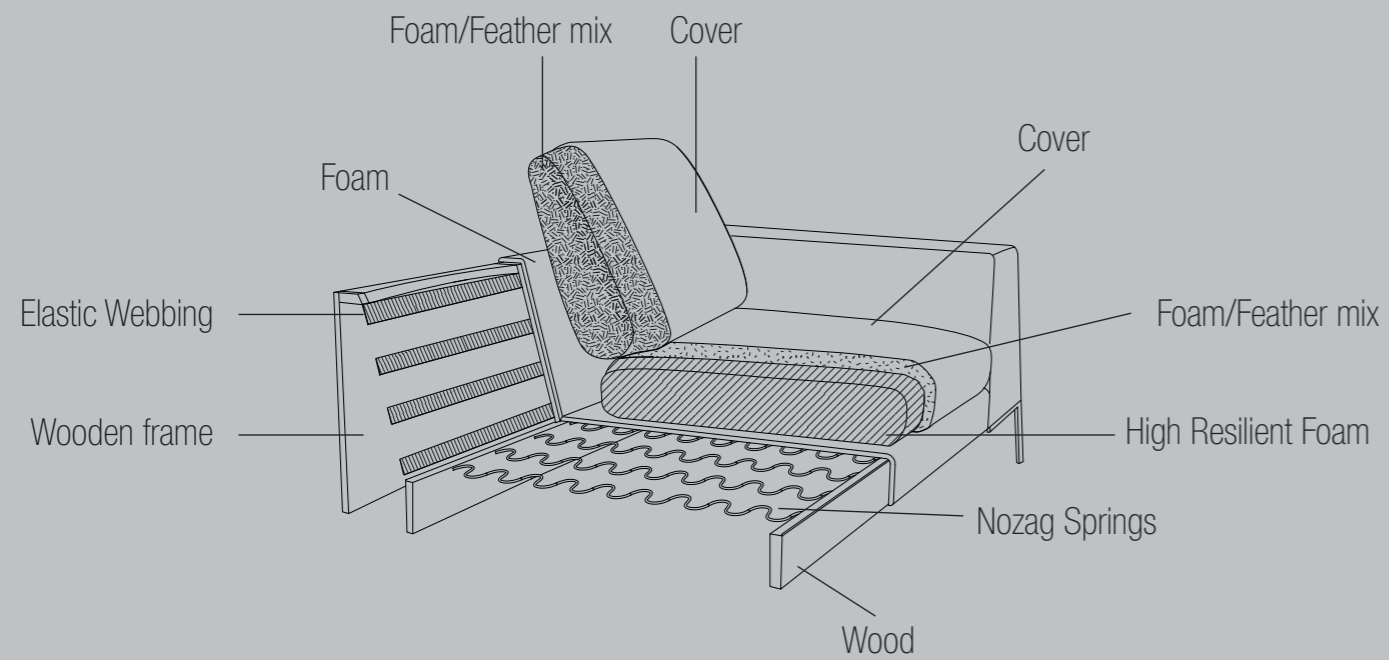

COMFORT

DIMENSIONS

DESIGN ELEMENTS

13 Combinations
Available in fabric and leather

HOW TO DESIGN

1. Choose design 153
2. Choose combination
3. Choose fabric or leather
4. Choose legs

LEGS

H: 21 cm
Brushed steel 020

H: 21 cm
Black steel 040

LOANO

Loano is a light weight sofa with high comfort and nice design details. The loose cushions gives it a soft and pleasant look. The stitching on the seat and a perfect sloping arm makes Loano one of a kind.