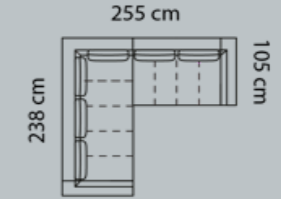

DIMENSIONS

DESIGN ELEMENTS

19 Combinations
Available in fabric and leather

HOW TO DESIGN

1. Choose design 129
2. Choose combination
3. Choose fabric or leather
4. Legs included

LEGS

Materiel: Steel
Surface: Brushed steel
Height: 21 cm

Foot rest

Combo shown
Combo mirrored **1455**
1460

Open-end

Combo shown
Combo mirrored **0051**
0061

3-seater+open-end

Combo shown
Combo mirrored **0071**
0081

2-seat+open-end

Combo shown
Combo mirrored **0141**
0151

2x3-seater

Combo shown
Combo mirrored **0201**
0211

3-seater+2-seater

Price group

M3: 1,2

M3: 0,9

M3: 0,14

M3: 1,18