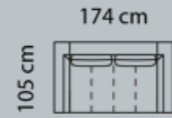

2-seater

Combination **1760**