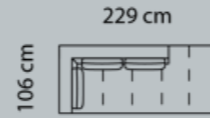

Open-end

Combo shown
Combo mirrored **0051**
0061