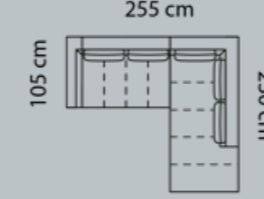

DIMENSIONS

DESIGN ELEMENTS

19 Combinations
Available in fabric and leather

HOW TO DESIGN

1. Choose design 129
2. Choose combination
3. Choose fabric or leather
4. Legs included

LEGS

Materiel: Steel
Surface: Brushed steel
Height: 21 cm

Foot rest

Combo shown
Combo mirrored **1455**
1460

Open-end

Combo shown
Combo mirrored **0051**
0061

3-seater+open-end

Combo shown
Combo mirrored **0071**
0081

2-seat+open-end

Combo shown
Combo mirrored **0141**
0151

2x3-seater

Combo shown
Combo mirrored **0201**
0211

3-seater+2-seater

Price group

M3: 1,2

M3: 0,9

M3: 0,14

M3: 1,18