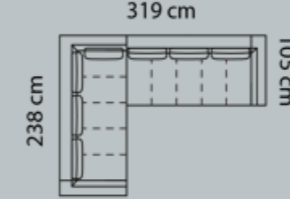

DIMENSIONS

DESIGN ELEMENTS

19 Combinations
Available in fabric and leather

HOW TO DESIGN

1. Choose design 129
2. Choose combination
3. Choose fabric or leather
4. Legs included

LEGS

Materiel: Steel
Surface: Brushed steel
Height: 21 cm

Foot rest

Combo shown
Combo mirrored **1455**
1460

Open-end

Combo shown
Combo mirrored **0051**
0061

3-seater+open-end

Combo shown
Combo mirrored **0071**
0081

2-seat+open-end

Combo shown
Combo mirrored **0141**
0151

2x3-seater

Combo shown
Combo mirrored **0201**
0211

3-seater+2-seater

Price group

M3: 1,2

M3: 0,9

M3: 0,14

M3: 1,18