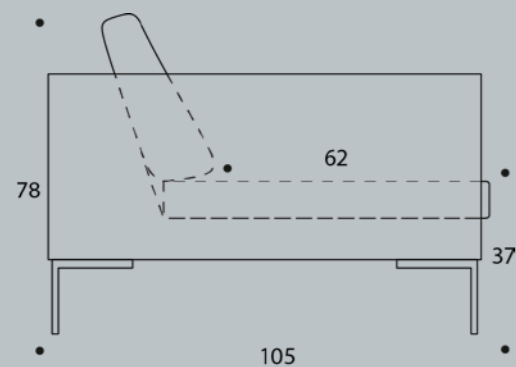

COMFORT

Seatcushion:
Cold cut foam (HR) 32 KG.

Backcushion:
Feather and foam mix.

Seatframe:
All structural parts are made of solid wood with Nozag springs.

Backframe:
Solid wood, particle board and foam.

DIMENSIONS

DESIGN ELEMENTS

19 Combinations
Available in fabric and leather

HOW TO DESIGN

1. Choose design 129
2. Choose combination
3. Choose fabric or leather
4. Legs included

LEGS

Materiel: Steel
Surface: Brushed steel
Height: 21 cm