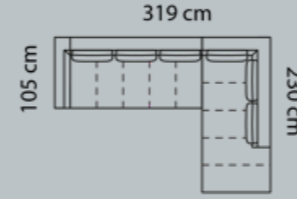

3-seater+open-end

Combo shown
Combo mirrored **0071**
0081