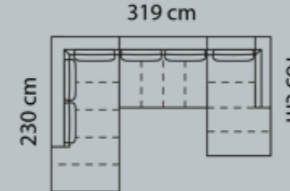

M3: 0,03

- 1
- 2
- 3
- 4
- 5

- Eton w. Split
- Eton
- Savoy / split
- Savoy
- Safari
- Nature
- Century
- Waldorf
- Vintage

n.a.: not available

Combo shown
Combo mirrored **0011**
0021

3-seater incl. Chaiselong

M3: 1,24

Boxes of legs 3

Combo shown
Combo mirrored **9181**
9191

Open-end+3-seater incl. Chaiselong

M3: 2,30

Boxes of legs 5

Combo shown
Combo mirrored **0271**
0281

3-seater+3-seat. incl. Chaiselong