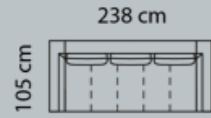

COMBINATIONS

Combination **3221**

3-seater

Combination **2221**