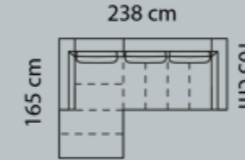

M3: 2,15

M3: 1,85

M3: 2,35

M3: 2,0

- 1
- 2
- 3
- 4
- 5

- Eton w. Split
- Eton
- Savoy / split
- Savoy
- Safari
- Nature
- Century
- Waldorf
- Vintage

Boxes of legs 2

Boxes of legs 2

Boxes of legs 2

Boxes of legs 2

Boxes of legs 4

Boxes of legs 4

Boxes of legs 4

Boxes of legs 4

Neck rest **129 1055**

Price group

M3: 0,03

- 1
- 2
- 3
- 4
- 5

- Eton w. Split
- Eton
- Savoy / split
- Savoy
- Safari
- Nature
- Century
- Waldorf
- Vintage

n.a.: not available

Combo shown
Combo mirrored **0011**
0021

3-seater incl. Chaiselong