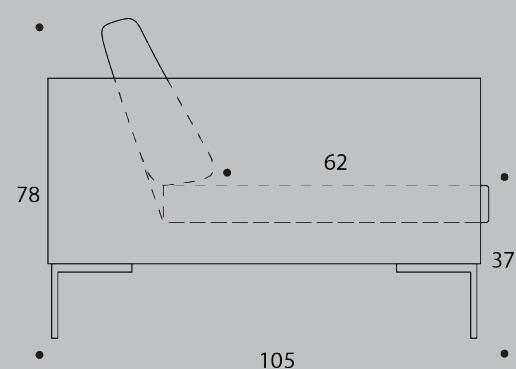

COMFORT

Seatcushion:
Cold cut foam (HR) 32 KG.

Backcushion:
Feather and foam mix.

Seatframe:
All structural parts are made of solid wood with Nozag springs.

Backframe:
Solid wood, particle board and foam.

DIMENSIONS

DESIGN ELEMENTS

19 Combinations
Available in fabric and leather

HOW TO DESIGN

1. Choose design 129
2. Choose combination
3. Choose fabric or leather
4. Legs included

LEGS

Materiel: Steel
Surface: Brushed steel
Height: 21 cm