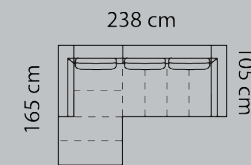

M3: 1,2

M3: 0,9

M3: 0,14

M3: 1,18

M3: 2,15

M3: 1,85

M3: 2,35

M3: 2,0

Boxes of legs 2

Boxes of legs 2

Boxes of legs 2

Boxes of legs 2

Boxes of legs 4

Boxes of legs 4

Boxes of legs 4

Boxes of legs 4

Neck rest

129 1055

Price group

- 1
- 2
- 3
- 4
- 5

- Eton w. Split
- Eton
- Savoy / split
- Savoy
- Safari
- Nature
- Vintage

M3: 0,03

n.a.: not available

Combo shown **0011**
Combo mirrored **0021**

3-seater incl. Chaiselong

M3: 1,24

Boxes of legs 3

Combo shown **9181**
Combo mirrored **9191**

Open-end+3-seater incl. Chaiselong

M3: 2,30

Boxes of legs 5

Combo shown **0271**
Combo mirrored **0281**