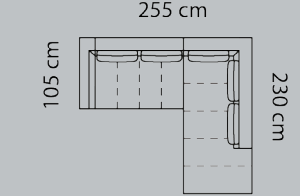

DIMENSIONS

DESIGN ELEMENTS

19 Combinations
Available in fabric and leather

HOW TO DESIGN

1. Choose design 129
2. Choose combination
3. Choose fabric or leather
4. Legs included

LEGS

Materiel: Steel
Surface: Brushed steel
Height: 21 cm

Combination **1760**

Foot rest

Combo shown **1455**
Combo mirrored **1460**

Open-end

Combo shown **0051**
Combo mirrored **0061**

3-seater+open-end

Combo shown **0071**
Combo mirrored **0081**

2-seat+open-end

M3: 1,2

M3: 0,9

M3: 0,14

M3: 1,18

M3: 2,15

M3: 1,85

M3: 2,35

M3: 2,0