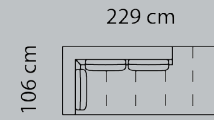

Open-end

Combo shown **0051**
Combo mirrored **0061**