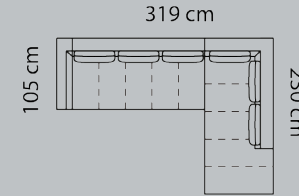

DIMENSIONS

DESIGN ELEMENTS

19 Combinations
Available in fabric and leather

HOW TO DESIGN

1. Choose design 129
2. Choose combination
3. Choose fabric or leather
4. Legs included

LEGS

Materiel: Steel
Surface: Brushed steel
Height: 21 cm

Combination **1760**

Foot rest

Combo shown **1455**
Combo mirrored **1460**

Open-end

Combo shown **0051**
Combo mirrored **0061**

3-seater+open-end

Combo shown **0071**
Combo mirrored **0081**

2-seat+open-end

M3: 1,2

M3: 0,9

M3: 0,14

M3: 1,18

M3: 2,15

M3: 1,85

M3: 2,35

M3: 2,0