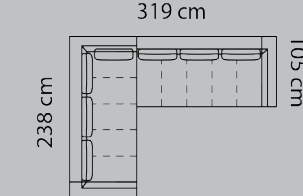

2x3-seater

Combo shown **0201**
Combo mirrored **0211**