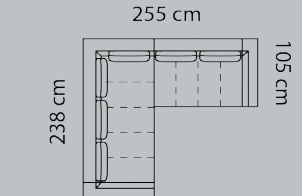

3-seater+2-seater

Price group

- 1
- 2
- 3
- 4
- 5

- Eton w. Split
- Eton
- Savoy / split
- Savoy
- Safari
- Nature
- Vintage

M3: 1,2

M3: 0,9

M3: 0,14

M3: 1,18

M3: 2,15

M3: 1,85

M3: 2,35

M3: 2,0

Boxes of legs 2

Boxes of legs 2

Boxes of legs 2

Boxes of legs 2

Boxes of legs 4

Boxes of legs 4

Boxes of legs 4

Boxes of legs 4

Neck rest

129 1055