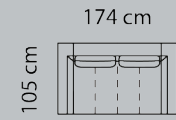

2-seater

Combination **1760**