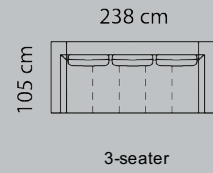

COMBINATIONS

MONDOVI

Combination **3221**

3-seater

Combination **2221**