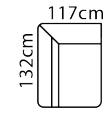

Comer module **1660**