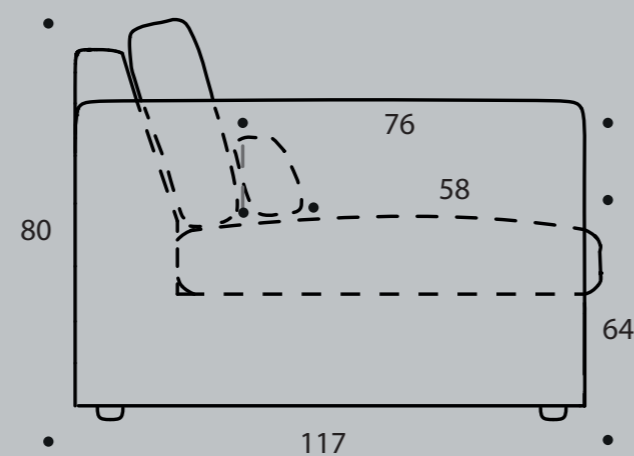

1000044 **1000045**

Deco cushions

width: 57 cm.

2 pieces

3 pieces

Price group

Regular corner

Long corner, Left

1810/1805/1510/1505: 2 big cushions and 2 small cushions · 1620/1660/1655: 2 big cushions and 2 small cushions

DESIGN ELEMENTS

27 modules
Available in fabric and leather

HOW TO DESIGN

1. Choose comfort 341 or 342
2. Choose combination
3. Choose fabric or leather
4. Legs included

DIMENSIONS

THECA A/S - WWW.THECA.DK

COMFORT 342

Comfort 342 have following cushions for module:

3221/3210/3205/3200: 4 big cushions and 2 small cushions · 2521/2510/2505/2500: 3 big cushions and 1 small cushion