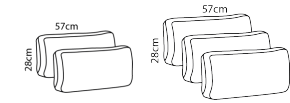

1000044 **1000045**

Deco cushions

width: 57 cm.

2 pieces

3 pieces

Price group

Regular corner

Long corner, Left