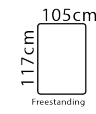

Comer module **1620**

Comer module **1660**

Comer module **1655**

Foot rest Narrow
Fits between modules **1710**

Foot rest, Wide
Fits between modules **1730**

Foot rest Narrow
Free standing unit **1720**

Foot rest, Wide
Free standing unit **1760**

1000044 **1000045**

Deco cushions

width: 57 cm.

2 pieces

3 pieces

Price group

Regular corner

Long corner, Left