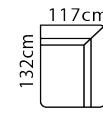

Comer module **1655**