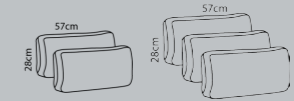

Chaiselong	1820	Chaiselong	1815	Round chaise	1810	Round chaise	1805	1,5 seat module	1510	1,5 seat module	1505	Open-end	1410	Open-end	1405	
																
Chaiselong with Left arm		Chaiselong with Right arm		Round chaiselong, Left		Round chaiselong Right		1,5 module, arm Left		1,5 module, arm Right		Open-end, Left		Open-end, Right		
M3: 1,48		M3: 1,48		M3: 1,39		M3: 1,39		M3: 1,81		M3: 1,81		M3: 1,18		M3: 1,18		
Price group		Price group		Price group		Price group		Price group		Price group		Price group		Price group		
1		1		1		1		1		1		1		1		
2		2		2		2		2		2		2		2		
3		3		3		3		3		3		3		3		
4		4		4		4		4		4		4		4		
5		5		5		5		5		5		5		5		
Eton w. Split		Eton w. Split		Eton w. Split		Eton w. Split		Eton w. Split		Eton w. Split		Eton w. Split		Eton w. Split		
Eton		Eton		Eton		Eton		Eton		Eton		Eton		Eton		
Savoy w. Split		Savoy w. Split		Savoy w. Split		Savoy w. Split		Savoy w. Split		Savoy w. Split		Savoy w. Split		Savoy w. Split		
Savoy		Savoy		Savoy		Savoy		Savoy		Savoy		Savoy		Savoy		
Safari		Safari		Safari		Safari		Safari		Safari		Safari		Safari		
Nature		Nature		Nature		Nature		Nature		Nature		Nature		Nature		
Vintage		Vintage		Vintage		Vintage		Vintage		Vintage		Vintage		Vintage		

Foot rest, Wide
Fits between modules **1730**

100cm
Between modules

Foot rest Narrow
Free standing unit **1720**

55cm
Freestanding

Foot rest, Wide
Free standing unit **1760**

105cm
Freestanding

1000044 **1000045**

Deco cushions

width: 57 cm.

2 pieces

3 pieces

Price group

Regular corner

Long comer, Left

Long comer, Right