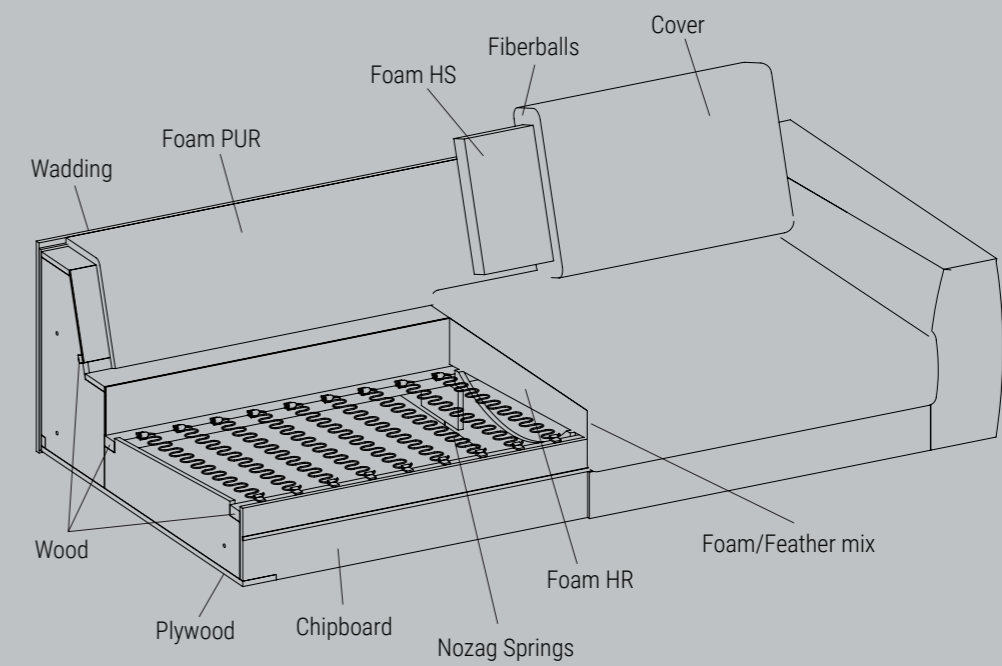

Build-in foot rest

Build-in foot rest

Free standing foot rest

Free standing foot rest

Price group

1	M3: 0,89
2	
3	
4	
5	
Eton w. Split	
Eton	
Savoy w. Split	
Savoy	
Safari	
Nature	
Vintage	

M3: 1,00

M3: 1,00

M3: 0,29

M3: 0,55

M3: 0,31

M3: 0,57

1
2
3
4
5
Eton w. Split
Eton
Savoy w. Split
Savoy
Safari
Nature
Vintage

COMFORT 341

Comfort 341 have following cushions for module:

3221/3210/3205/3200: 2 big cushions and 2 small cushions · 2521/2510/2505/2500: 2 big cushions and 2 small cushions

2221/2210/2205/2200: 2 big cushions and 2 small cushions · 1111/1110/1105/1100/1820/1815/1410/1405: 1 big cushion and 1 small cushion

1810/1805/1510/1505: 2 big cushions and 2 small cushions · 1620/1660/1655: 2 big cushions and 2 small cushions