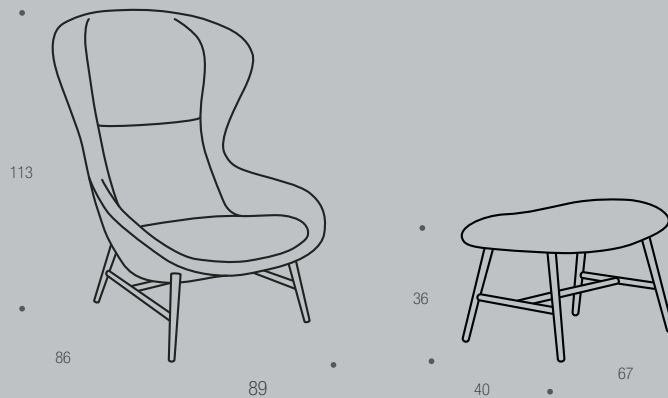

QUEEN

www.theca.dk

Queen is an elegant icon chair that fits for a Queen! Queen has a trendy Scandinavian-cool design. A large chair with characteristic ears, but still light and elegant. Queen is comfortable with thick padding of hypersoft foam inside. The exclusive legs are tamped metal, either in chrome or powder coated black metal. Queen is made of moulded high density cold cured foam with a strong metal frame inside and with nozag springs in the seat.

THECA
Danish Comfort.

Chair with **BLACK** legs
1003400xxxx012

Foot rest with **BLACK** legs
1003450xxxx012

Chair with **CROME** legs
1003400xxxx010

Foot rest with **CROME** legs
1003450xxxx010

Price group	WxDxH: 88x100x113 cm. M3: 0,81	WxDxH: 67x40x36 cm. M3: 0,08	WxDxH: 88x100x113 cm. M3: 0,81	WxDxH: 67x40x36 cm. M3: 0,08
1
2
3
4
5
Eton w. split
Eton
Savoy w. split
Savoy
Safari
Nature
Vintage

n.a.: not available

11/05/2020

LEGS:

SHINY CHROME 010

MATT BLACK 012

HOW TO DESIGN:

1. Choose 100 3400
2. Choose fabric/leather
3. Choose base

All measurements are approximate.
Please allow for a tolerance of +/- 3 cm.