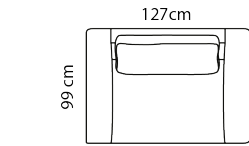

DESIGN ELEMENTS

18 modules
Available in fabric

HOW TO DESIGN

1. Choose design 339
2. Choose combination
3. Choose fabric
4. Legs included

DIMENSIONS

THECA A/S - WWW.THECA.DK

THECA reserves the right to modify or delete prices, products and product specifications without any prior notice. THECA has no liability for any errors or omissions in the materials. All weights and measures shown are best approximations. Seams and stitching can vary from fabric to leather.

WWW.THECA.DK

THECA
Danish Comfort.

2-seater **2221** 1-seater **1111** Foot rest **1710**

2,5-seater with arms
M3: 1,42

1,5-seater with arms
M3: 0,87

Foot rest
M3: 0,33

Price group

1
2
3
4
5

2-seater **Arm Left** **2210** 2-seater **Arm Right** **2205** 2-seater **NO arms** **2200**

2,5-seater, arm left
M3: 1,27

2,5-seater, arm right
M3: 1,27

2,5 seater NO arms
M3: 1,12

Price group

1
2
3
4
5

1-seater **Arm Left** **1110** 1-seater **Arm Right** **1105** 1-seater **NO arms** **1100**