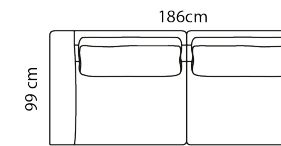

WWW.THECA.DK

THECA
Danish Comfort.

2-seater **2221** 1-seater **1111** Foot rest **1710**

2,5-seater with arms
M3: 1,42

1,5-seater with arms
M3: 0,87

Foot rest
M3: 0,33

Price group

1
2
3
4
5

2-seater **Arm Left** **2210** 2-seater **Arm Right** **2205** 2-seater **NO arms** **2200**

2,5-seater, arm left
M3: 1,27

2,5-seater, arm right
M3: 1,27

2,5 seater NO arms
M3: 1,12

Price group

1
2
3
4
5

1-seater **Arm Left** **1110** 1-seater **Arm Right** **1105** 1-seater **NO arms** **1100**