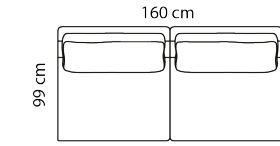

WWW.THECA.DK

THECA
Danish Comfort.

2-seater **2221** 1-seater **1111** Foot rest **1710**

2,5-seater with arms
M3: 1,42

1,5-seater with arms
M3: 0,87

Foot rest
M3: 0,33

Price group

1
2
3
4
5

2-seater **Arm Left** **2210** 2-seater **Arm Right** **2205** 2-seater **NO arms** **2200**

2,5-seater, arm left
M3: 1,27

2,5-seater, arm right
M3: 1,27

2,5 seater NO arms
M3: 1,12

Price group

1
2
3
4
5

1-seater **Arm Left** **1110** 1-seater **Arm Right** **1105** 1-seater **NO arms** **1100**