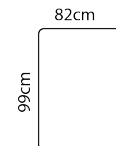

DESIGN ELEMENTS

18 modules
Available in fabric

HOW TO DESIGN

1. Choose design 339
2. Choose combination
3. Choose fabric
4. Legs included

DIMENSIONS

THECA A/S - WWW.THECA.DK

THECA reserves the right to modify or delete prices, products and product specifications without any prior notice. THECA has no liability for any errors or omissions in the materials. All weights and measures shown are best approximations. Seams and stitching can vary from fabric to leather.

WWW.THECA.DK

THECA
Danish Comfort.

2-seater **2221** 1-seater **1111** Foot rest **1710**

2,5-seater with arms
M3: 1,42

1,5-seater with arms
M3: 0,87

Foot rest
M3: 0,33

Price group

1
2
3
4
5

2-seater **Arm Left** **2210** 2-seater **Arm Right** **2205** 2-seater **NO arms** **2200**

2,5-seater, arm left
M3: 1,27

2,5-seater, arm right
M3: 1,27

2,5 seater NO arms
M3: 1,12

Price group

1
2
3
4
5

1-seater **Arm Left** **1110** 1-seater **Arm Right** **1105** 1-seater **NO arms** **1100**

Open-end, Left
M3: 1,14

Price group

1
2
3
4
5

Open-end, **Right** **1405**

Open-end, Right
M3: 1,14

1,5 seater **Round Left** **1510**

1,5 module
M3: 1,89

1,5 seater **Round Right** **1505**