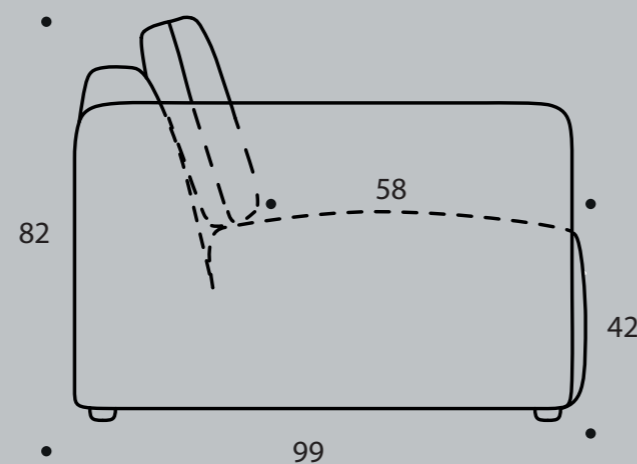

DESIGN ELEMENTS

18 modules
Available in fabric

HOW TO DESIGN

1. Choose design 339
2. Choose combination
3. Choose fabric
4. Legs included

DIMENSIONS

THECA A/S - WWW.THECA.DK

THECA reserves the right to modify or delete prices, products and product specifications without any prior notice. THECA has no liability for any errors or omissions in the materials. All weights and measures shown are best approximations. Seams and stitching can vary from fabric to leather.

WWW.THECA.DK

THECA
Danish Comfort.

2-seater **2221** 1-seater **1111** Foot rest **1710**

2,5-seater with arms
M3: 1,42

1,5-seater with arms
M3: 0,87

Foot rest
M3: 0,33

Price group

1
2
3
4
5

Open-end, Left
M3: 1,14

Price group

1
2
3
4
5

Open-end, **Right** **1405**

Open-end, Right
M3: 1,14

1,5 seater **Round Left** **1510**

1,5 module
M3: 1,89

1,5 seater **Round Right** **1505**