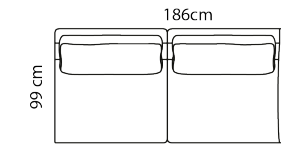

WWW.THECA.DK

THECA
Danish Comfort.

2-seater **2221** 1-seater **1111** Foot rest **1710**

2,5-seater with arms
M3: 1,42

1,5-seater with arms
M3: 0,87

Foot rest
M3: 0,33

Price group

1
2
3
4
5

2-seater **Arm Left** **2210** 2-seater **Arm Right** **2205** 2-seater **NO arms** **2200**

2,5-seater, arm left
M3: 1,27

2,5-seater, arm right
M3: 1,27

2,5 seater NO arms
M3: 1,12

Price group

1
2
3
4
5

1-seater **Arm Left** **1110** 1-seater **Arm Right** **1105** 1-seater **NO arms** **1100**