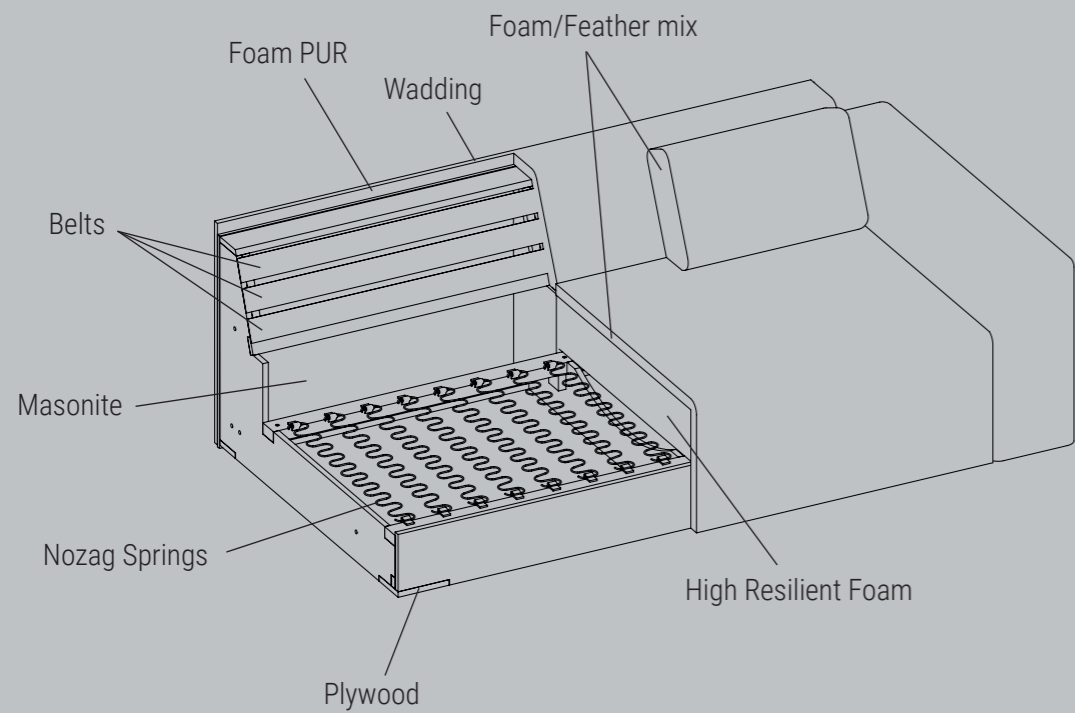

COMFORT

SAMONE

Samone is the ultimate modern fashion statement. The oval and organic shapes offer multiple seating options. Loose back cushions with a feather-foam mix provide a cosy look and feel, and you can place the back cushions as you like. Samone further offers great seat depth, due to the feather-foam mix for excellent comfort. So, if you want a stylish and modern sofa with great comfort, Samone is the way to go.

DESIGN ELEMENTS

18 modules
Available in fabric

HOW TO DESIGN

1. Choose design 339
2. Choose combination
3. Choose fabric
4. Legs included

DIMENSIONS

THECA A/S - WWW.THECA.DK

THECA reserves the right to modify or delete prices, products and product specifications without any prior notice. THECA has no liability for any errors or omissions in the materials. All weights and measures shown are best approximations. Seams and stitching can vary from fabric to leather.

WWW.THECA.DK

THECA
Danish Comfort.

2-seater **2221** 1-seater **1111** Foot rest **1710**

2,5-seater with arms
M3: 1,42

1,5-seater with arms
M3: 0,87

Foot rest
M3: 0,33

Price group

1
2
3
4
5