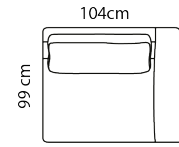

WWW.THECA.DK

THECA
Danish Comfort.

2-seater **2221** 1-seater **1111** Foot rest **1710**

2,5-seater with arms
M3: 1,42

1,5-seater with arms
M3: 0,87

Foot rest
M3: 0,33

Price group

1
2
3
4
5

2-seater **Arm Left** **2210** 2-seater **Arm Right** **2205** 2-seater **NO arms** **2200**

2,5-seater, arm left
M3: 1,27

2,5-seater, arm right
M3: 1,27

2,5 seater NO arms
M3: 1,12

Price group

1
2
3
4
5

1-seater **Arm Left** **1110** 1-seater **Arm Right** **1105** 1-seater **NO arms** **1100**

1,5-seater, arm left
M3: 0,71

1,5-seater, arm right
M3: 0,71

1,5-seater NO arms
M3: 0,58

Price group

1
2
3
4
5

Round chaiselong **Left** **1810**

Round chaiselong Left
M3: 1,30

Round chaiselong **Right** **1805**