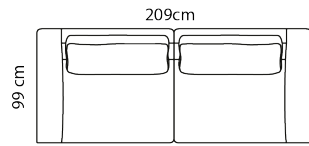

DESIGN ELEMENTS

18 modules
Available in fabric

HOW TO DESIGN

1. Choose design 339
2. Choose combination
3. Choose fabric
4. Legs included

DIMENSIONS

THECA A/S - WWW.THECA.DK

THECA reserves the right to modify or delete prices, products and product specifications without any prior notice. THECA has no liability for any errors or omissions in the materials. All weights and measures shown are best approximations. Seams and stitching can vary from fabric to leather.

WWW.THECA.DK

THECA
Danish Comfort.

2-seater **2221** 1-seater **1111** Foot rest **1710**

2,5-seater with arms
M3: 1,42

1,5-seater with arms
M3: 0,87

Foot rest
M3: 0,33

Price group

1
2
3
4
5

2-seater **Arm Left** **2210** 2-seater **Arm Right** **2205** 2-seater **NO arms** **2200**

2,5-seater, arm left
M3: 1,27

2,5-seater, arm right
M3: 1,27

2,5 seater NO arms
M3: 1,12

Price group

1
2
3
4
5

1-seater **Arm Left** **1110** 1-seater **Arm Right** **1105** 1-seater **NO arms** **1100**