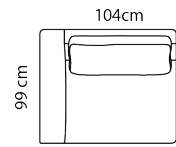

WWW.THECA.DK

THECA
Danish Comfort.

2-seater **2221** 1-seater **1111** Foot rest **1710**

2,5-seater with arms
M3: 1,42

1,5-seater with arms
M3: 0,87

Foot rest
M3: 0,33

Price group

1
2
3
4
5

2-seater **Arm Left** **2210** 2-seater **Arm Right** **2205** 2-seater **NO arms** **2200**

2,5-seater, arm left
M3: 1,27

2,5-seater, arm right
M3: 1,27

2,5 seater NO arms
M3: 1,12

Price group

1
2
3
4
5

1-seater **Arm Left** **1110** 1-seater **Arm Right** **1105** 1-seater **NO arms** **1100**

1,5-seater, arm left
M3: 0,71

1,5-seater, arm right
M3: 0,71

1,5-seater NO arms
M3: 0,58

Price group

1
2
3
4
5

Round chaiselong **Left** **1810**

Round chaiselong Left
M3: 1,30

Round chaiselong **Right** **1805**