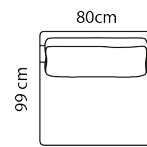

WWW.THECA.DK

THECA
Danish Comfort.

2-seater **2221** 1-seater **1111** Foot rest **1710**

2,5-seater with arms
M3: 1,42

1,5-seater with arms
M3: 0,87

Foot rest
M3: 0,33

Price group

1
2
3
4
5

2-seater **Arm Left** **2210** 2-seater **Arm Right** **2205** 2-seater **NO arms** **2200**

2,5-seater, arm left
M3: 1,27

2,5-seater, arm right
M3: 1,27

2,5 seater NO arms
M3: 1,12

Price group

1
2
3
4
5

1-seater **Arm Left** **1110** 1-seater **Arm Right** **1105** 1-seater **NO arms** **1100**

1,5-seater, arm left
M3: 0,71

1,5-seater, arm right
M3: 0,71

1,5-seater NO arms
M3: 0,58

Price group

1
2
3
4
5

Round chaiselong **Left** **1810**

Round chaiselong Left
M3: 1,30

Round chaiselong **Right** **1805**