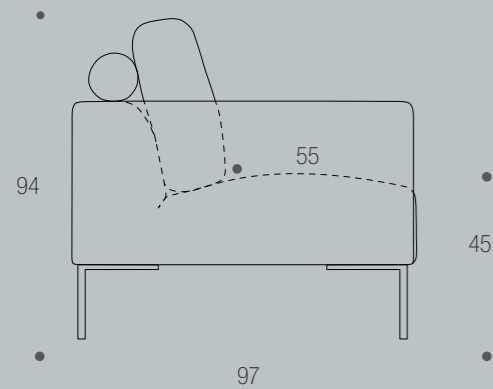

COMFORT

DIMENSIONS

DESIGN ELEMENTS

20 Modules
Available in fabric and leather

HOW TO DESIGN

1. Choose design 154
2. Choose combination
3. Choose fabric or leather
4. Choose legs

LEGS

SAVA

Sava is an exclusive modular stand-alone sofa system, that is designed with perfect proportions and superior comfort in mind. The modular system gives you endless opportunities for combinations of your choice.