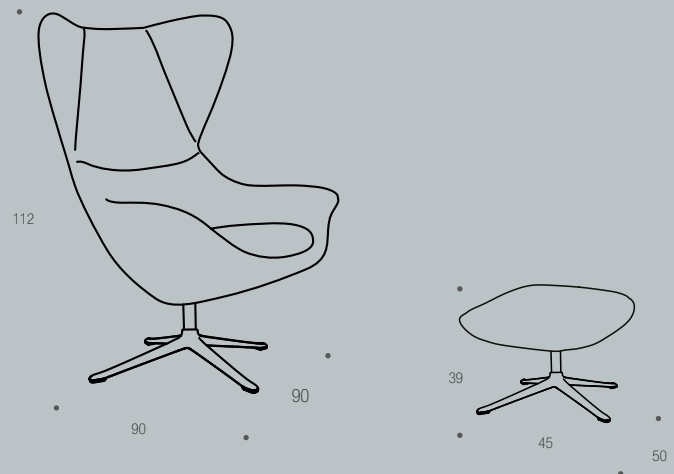

# STILO

Stilo is a new classic comfortable design chair. The chair has pleasant armpads, good lumbar support, built-in neckrest and good proportions which gives it a great comfort.

Stilo has a new unique organic design swivel in either polished aluminum or matt black. A cozy chair but still modern.

STILO

Chair with **BLACK** base  
1003500xxxx060

Foot rest with **BLACK** base  
1003550xxxx060

Chair with **ALU** base  
1003500xxxx065

Foot rest with **ALU** base  
1003550xxxx065

Price group	WxDxH: 90x90x112 cm. M3: 0,91	WxDxH: 50x45x39 M3: 0,08	WxDxH: 90x90x112 cm. M3: 0,91	WxDxH: 50x45x39 M3: 0,08
1				
2				
3				
4				
5				
Eton w. split				
Eton				
Savoy w. split				
Savoy				
Safari				
Nature				
Century				
Waldorf				
Vintage				

24/01/2019

HOW TO DESIGN:

1. Choose 100 3500
2. Choose fabric/leather
3. Choose base

LEGS:

MATT BLACK 060

POLISHED ALUMINUM 065

All measurements are approximate.  
Please allow for a tolerance of +/- 3 cm.

THECA A/S - WWW.THECA.DK