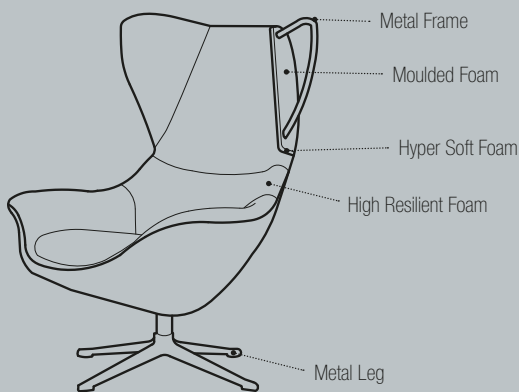

# STILO

Stilo is a new classic comfortable design chair. The chair has pleasant armpads, good lumbar support, built-in neckrest and good proportions which gives it a great comfort.

Stilo has a new unique organic design swivel in either polished aluminum or matt black. A cozy chair but still modern.

STILO

Chair with **BLACK** base  
1003500xxxx060

Foot rest with **BLACK** base  
1003550xxxx060

Chair with **ALU** base  
1003500xxxx065

Foot rest with **ALU** base  
1003550xxxx065

Price group	WxDxH: 90x90x112 cm. M3: 0,91	WxDxH: 50x45x39 M3: 0,08	WxDxH: 90x90x112 cm. M3: 0,91	WxDxH: 50x45x39 M3: 0,08
1				
2				
3				
4				
5				
Eton w. split				
Eton				
Savoy w. split				
Savoy				
Safari				
Nature				
Century				
Waldorf				
Vintage				

24/01/2019

HOW TO DESIGN:

1. Choose 100 3500
2. Choose fabric/leather
3. Choose base

LEGS:

MATT BLACK 060

POLISHED ALUMINUM 065

All measurements are approximate.  
Please allow for a tolerance of +/- 3 cm.

THECA A/S - WWW.THECA.DK