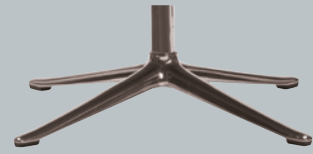

# STILO

Stilo is a new classic comfortable design chair. The chair has pleasant armpads, good lumbar support, built-in neckrest and good proportions which gives it a great comfort.

Stilo has a new unique organic design swivel in either polished aluminum or matt black. A cozy chair but still modern.

STILO

Chair with **BLACK** base  
1003500xxxx060

Foot rest with **BLACK** base  
1003550xxxx060

Chair with **ALU** base  
1003500xxxx065

Foot rest with **ALU** base  
1003550xxxx065

Price group	WxDxH: 90x90x112 cm. M3: 0,91	WxDxH: 50x45x39 M3: 0,08	WxDxH: 90x90x112 cm. M3: 0,91	WxDxH: 50x45x39 M3: 0,08
1				
2				
3				
4				
5				
Eton w. split				
Eton				
Savoy w. split				
Savoy				
Safari				
Nature				
Century				
Waldorf				
Vintage				

24/01/2019

HOW TO DESIGN:

1. Choose 100 3500
2. Choose fabric/leather
3. Choose base

LEGS:

MATT BLACK 060

POLISHED ALUMINUM 065

All measurements are approximate.  
Please allow for a tolerance of +/- 3 cm.

THECA A/S - WWW.THECA.DK