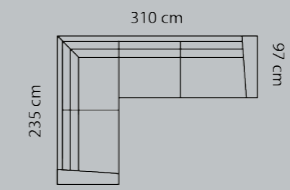

COMFORT

DIMENSIONS

DESIGN ELEMENTS

11 Combinations
Available in fabric

HOW TO DESIGN

1. Choose design 151
2. Choose combination
3. Choose fabric
4. Legs included

LEGS

Materiel: Steel
Surface: Black
Height: 17 cm

Combo shown **9161**
Combo mirrored **9171**

Combo shown **0221**
Combo mirrored **0231**

Neck rests **1601055** **1601065**

Price group	3-seater	2½-seater	Pouf	Chaisel.+2½-seater	Open-end+2½-seater	Open-end+3-seater	2x3-seat	Neck rests 1601055	Neck rests 1601065
M3: 1,31	M3: 1,12	M3: 0,21	M3: 1,72	M3: 2,08	M3: 2,28	M3: 2,49	M3: 0,03	M3: 0,05	
1
2
3
4
5
Boxes of legs incl.	2	2	2	5	5	5	4		