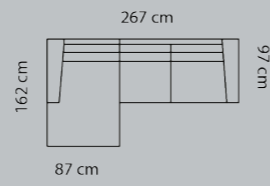

Combo shown **1760**

Combo shown **0031**
Combo mirrored **0041**