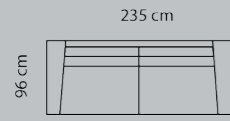

COMBINATIONS

Combo shown **3221**