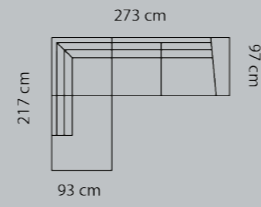

COMFORT

DIMENSIONS

DESIGN ELEMENTS

11 Combinations
Available in fabric

HOW TO DESIGN

1. Choose design 151
2. Choose combination
3. Choose fabric
4. Legs included

LEGS

Materiel: Steel
Surface: Black
Height: 17 cm

Combo shown **9161**
Combo mirrored **9171**

Combo shown **0221**
Combo mirrored **0231**

Neck rests **1601055** **1601065**

Price group	3-seater	2½-seater	Pouf	Chaisel.+2½-seater	Open-end+2½-seater	Open-end+3-seater	2x3-seat	Neck rests 1601055	Neck rests 1601065
M3: 1,31	M3: 1,12	M3: 0,21	M3: 1,72	M3: 2,08	M3: 2,28	M3: 2,49	M3: 0,03	M3: 0,05	
1
2
3
4
5
Boxes of legs incl.	2	2	2	5	5	5	4		

All measurements are approximate. Please allow for a tolerance of +/- 3 cm.