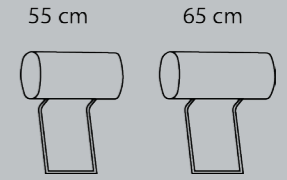

COMFORT

DIMENSIONS

DESIGN ELEMENTS

11 Combinations
Available in fabric

HOW TO DESIGN

1. Choose design 151
2. Choose combination
3. Choose fabric
4. Legs included

LEGS

Materiel: Steel
Surface: Black
Height: 17 cm

www.theca.dk

THECA
Danish Comfort.

COMBINATIONS

Combo shown **3221**

Combo shown **2521**

Combo shown **1760**

Combo shown **0031**
Combo mirrored **0041**

Combo shown **9121**
Combo mirrored **9131**

Combo shown **9161**
Combo mirrored **9171**

Combo shown **0221**
Combo mirrored **0231**

Neck rests **1601055** **1601065**

Price group	3-seater	2½-seater	Pouf	Chaisel.+2½-seater	Open-end+2½-seater	Open-end+3-seater	2x3-seat	Neck rests 1601055	Neck rests 1601065
M3: 1,31	M3: 1,12	M3: 0,21	M3: 1,72	M3: 2,08	M3: 2,28	M3: 2,49	M3: 0,03	M3: 0,05	
1
2
3
4
5
Boxes of legs incl.	2	2	2	5	5	5	4		

All measurements are approximate. Please allow for a tolerance of +/- 3 cm.