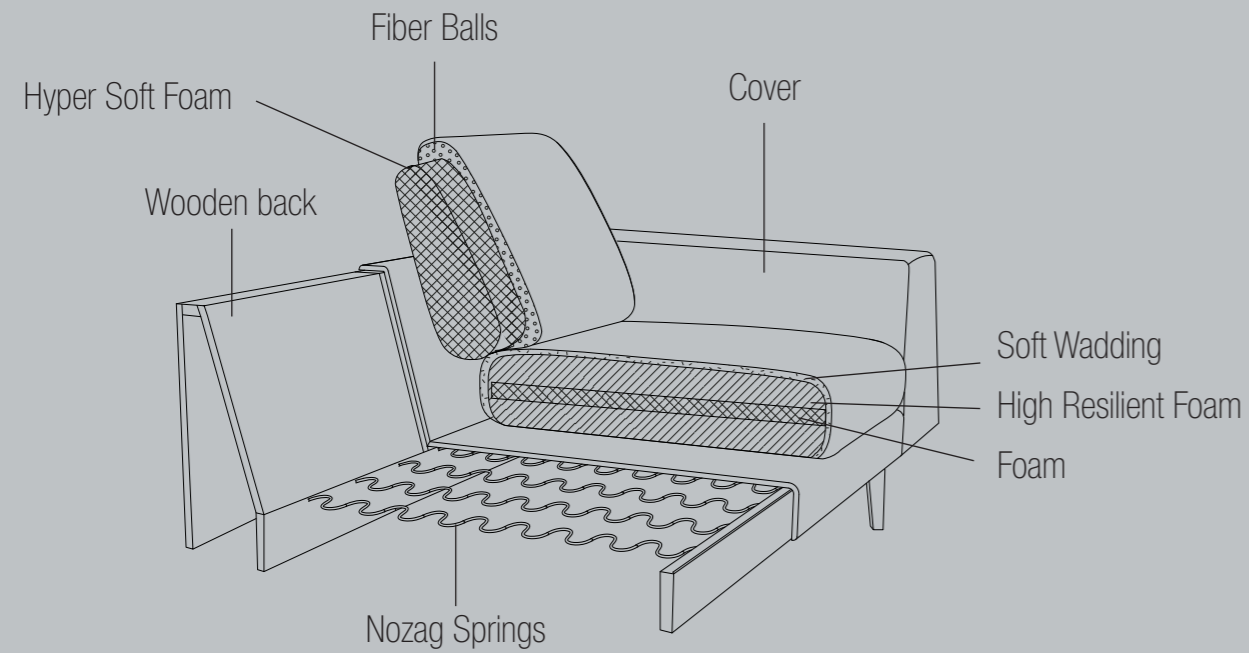

COMFORT

DIMENSIONS

DESIGN ELEMENTS

11 Combinations
Available in fabric

HOW TO DESIGN

1. Choose design 151
2. Choose combination
3. Choose fabric
4. Legs included

LEGS

Materiel: Steel
Surface: Black
Height: 17 cm

VALENZA

Valenza is designed for those who love comfort and modern design. The unique design of the arm, that changes shape from the back to the front, with beautiful tailoring details - makes sure that the philosophy of Valenza is achieved; Modern design combined with a premium seating experience.