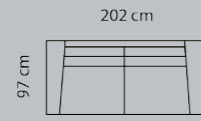

Combo shown **2521**

Combo shown **1760**