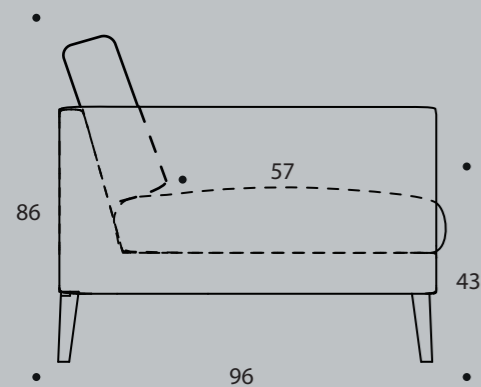

COMFORT

DIMENSIONS

DESIGN ELEMENTS

11 Combinations
Available in fabric

HOW TO DESIGN

1. Choose design 151
2. Choose combination
3. Choose fabric
4. Legs included

LEGS

Materiel: Steel
Surface: Black
Height: 17 cm

All measurements are approximate. Please allow for a tolerance of +/- 3 cm.