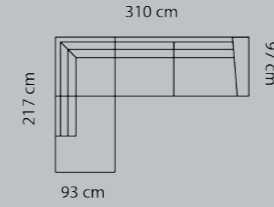

COMFORT

DIMENSIONS

DESIGN ELEMENTS

11 Combinations
Available in fabric

HOW TO DESIGN

1. Choose design 151
2. Choose combination
3. Choose fabric
4. Legs included

LEGS

Materiel: Steel
Surface: Black
Height: 17 cm

Combo shown **9161**
Combo mirrored **9171**

Combo shown **0221**
Combo mirrored **0231**

Neck rests **1601055** **1601065**

Price group	3-seater	2½-seater	Pouf	Chaisel.+2½-seater	Open-end+2½-seater	Open-end+3-seater	2x3-seat	Neck rests 1601055	Neck rests 1601065
M3: 1,31	M3: 1,12	M3: 0,21	M3: 1,72	M3: 2,08	M3: 2,28	M3: 2,49	M3: 0,03	M3: 0,05	
1
2
3
4
5
Boxes of legs incl.	2	2	2	5	5	5	4		

All measurements are approximate. Please allow for a tolerance of +/- 3 cm.