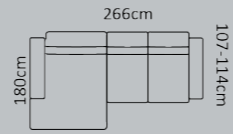

Combination **3221**

3-seater

Combination **2221**

2-seater

Combination **1760**

Foot rest

Combo shown
Combo mirrored **0011
0021**

Chaiselong+2-seater

Combo shown
Combo mirrored **0031
0041**

Chaiselong+3-seater

Combo shown
Combo mirrored **0051
0061**

Open-end+3-seater

Combo shown
Combo mirrored **0071
0081**

Open-end+2-seater

Price group

M3: 1,66

M3: 1,22

M3: 0,22

M3: 2,4

M3: 2,85

M3: 3,21

M3: 2,76

1						
2						
3						
4						
5						
Eton w. Split						
Eton						
Savoy / split						
Savoy						
Safari						
Nature						
Vintage						

Deco cushion **1000058**

Deco cushion **1000088**

Price group

M3: 0,05

M3: 0,05

1		
2		
3		
4		
5		
Eton w. Split		
Eton		
Savoy / split		
Savoy		
Safari		
Nature		
Vintage		

n.a.: not available

With a nominal size of up to 150 cm. (width, depth, height), the tolerance may not exceed 2 cm.
When larger than 150 cm, not more than 2,5 cm.