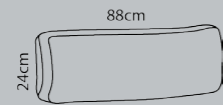

Combo shown
Combo mirrored **0031
0041**

Chaiselong+3-seater

Combo shown
Combo mirrored **0051
0061**

Open-end+3-seater

Combo shown
Combo mirrored **0071
0081**

Open-end+2-seater

Price group

M3: 1,66

M3: 1,22

M3: 0,22

M3: 2,4

M3: 2,85

M3: 3,21

M3: 2,76

1						
2						
3						
4						
5						
Eton w. Split						
Eton						
Savoy / split						
Savoy						
Safari						
Nature						
Vintage						

Deco cushion **1000058**

Deco cushion **1000088**

Price group

M3: 0,05

M3: 0,05

1		
2		
3		
4		
5		
Eton w. Split		
Eton		
Savoy / split		
Savoy		
Safari		
Nature		
Vintage		

n.a.: not available

With a nominal size of up to 150 cm. (width, depth, height), the tolerance may not exceed 2 cm.
When larger than 150 cm, not more than 2,5 cm.