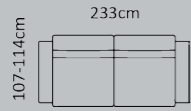

Combination **3221**

3-seater

Combination **2221**

2-seater

Combination **1760**

Foot rest

Combo shown
Combo mirrored **0011
0021**

Chaiselong+2-seater

Combo shown
Combo mirrored **0031
0041**

Chaiselong+3-seater

Combo shown
Combo mirrored **0051
0061**

Open-end+3-seater

Combo shown
Combo mirrored **0071
0081**

Open-end+2-seater

Price group

M3: 1,66

Deco cushion **1000088**

Price group

M3: 0,05

M3: 0,05

1		
2		
3		
4		
5		
Eton w. Split		
Eton		
Savoy / split		
Savoy		
Safari		
Nature		
Vintage		

n.a.: not available

With a nominal size of up to 150 cm. (width, depth, height), the tolerance may not exceed 2 cm.
When larger than 150 cm, not more than 2,5 cm.