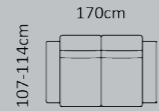

Combination **3221**

3-seater

Combination **2221**

2-seater

Combination **1760**

Foot rest

Combo shown
Combo mirrored **0011
0021**

Chaiselong+2-seater

Combo shown
Combo mirrored **0031
0041**

Chaiselong+3-seater

Combo shown
Combo mirrored **0051
0061**

Open-end+3-seater

Combo shown
Combo mirrored **0071
0081**

Open-end+2-seater

Price group

M3: 1,66

Deco cushion **1000088**

Price group

M3: 0,05

M3: 0,05

1		
2		
3		
4		
5		
Eton w. Split		
Eton		
Savoy / split		
Savoy		
Safari		
Nature		
Vintage		

n.a.: not available

With a nominal size of up to 150 cm. (width, depth, height), the tolerance may not exceed 2 cm.
When larger than 150 cm, not more than 2,5 cm.