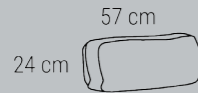

Combo shown
Combo mirrored **0031
0041**

Chaiselong+3-seater

Combo shown
Combo mirrored **0051
0061**

Open-end+3-seater

Combo shown
Combo mirrored **0071
0081**

Open-end+2-seater

Price group

M3: 1,66

M3: 1,22

M3: 0,22

M3: 2,4

M3: 2,85

M3: 3,21

M3: 2,76

1						
2						
3						
4						
5						
Eton w. Split						
Eton						
Savoy / split						
Savoy						
Safari						
Nature						
Vintage						

Deco cushion **1000058**

Deco cushion **1000088**

Price group

M3: 0,05

M3: 0,05

1		
2		
3		
4		
5		
Eton w. Split		
Eton		
Savoy / split		
Savoy		
Safari		
Nature		
Vintage		

n.a.: not available

With a nominal size of up to 150 cm. (width, depth, height), the tolerance may not exceed 2 cm.
When larger than 150 cm, not more than 2,5 cm.