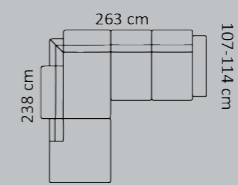

Combo shown
Combo mirrored **0031
0041**

Chaiselong+3-seater

Combo shown
Combo mirrored **0051
0061**

Open-end+3-seater

Combo shown
Combo mirrored **0071
0081**

Open-end+2-seater

Price group

M3: 1,66

M3: 1,22

M3: 0,22

M3: 2,4

M3: 2,85

M3: 3,21

M3: 2,76

1						
2						
3						
4						
5						
Eton w. Split						
Eton						
Savoy / split						
Savoy						
Safari						
Nature						
Vintage						

Deco cushion **1000058**

Deco cushion **1000088**

Price group

M3: 0,05

M3: 0,05

1		
2		
3		
4		
5		
Eton w. Split		
Eton		
Savoy / split		
Savoy		
Safari		
Nature		
Vintage		

n.a.: not available

With a nominal size of up to 150 cm. (width, depth, height), the tolerance may not exceed 2 cm.
When larger than 150 cm, not more than 2,5 cm.