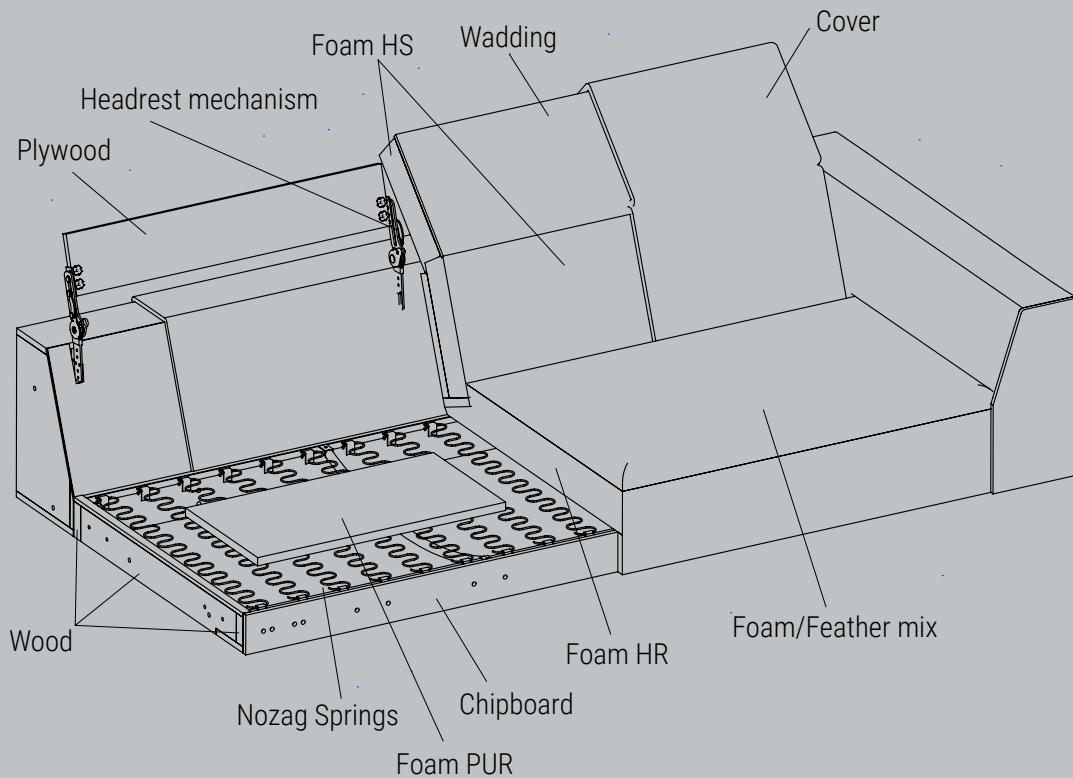

Deco cushion **1000088**

Price group

M3: 0,05

M3: 0,05

1		
2		
3		
4		
5		
Eton w. Split		
Eton		
Savoy / split		
Savoy		
Safari		
Nature		
Vintage		

n.a.: not available

With a nominal size of up to 150 cm. (width, depth, height), the tolerance may not exceed 2 cm.
When larger than 150 cm, not more than 2,5 cm.

COMFORT

DESIGN ELEMENTS

14 Combinations

Available in fabric and leather

HOW TO DESIGN

1. Choose design 340
2. Choose combination
3. Choose fabric or leather
4. Legs included

THECA A/S - WWW.THECA.DK