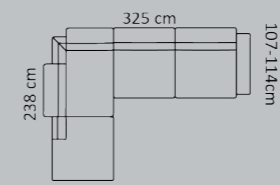

Combination **3221**

3-seater

Combination **2221**

2-seater

Combination **1760**

Foot rest

Combo shown
Combo mirrored **0011
0021**

Chaiselong+2-seater

Combo shown
Combo mirrored **0031
0041**

Chaiselong+3-seater

Combo shown
Combo mirrored **0051
0061**

Open-end+3-seater

Combo shown
Combo mirrored **0071
0081**

Open-end+2-seater

Price group

M3: 1,66

M3: 1,22

M3: 0,22

M3: 2,4

M3: 2,85

M3: 3,21

M3: 2,76

1						
2						
3						
4						
5						
Eton w. Split						
Eton						
Savoy / split						
Savoy						
Safari						
Nature						
Vintage						

Deco cushion **1000058**

Deco cushion **1000088**

Price group

M3: 0,05

M3: 0,05

1		
2		
3		
4		
5		
Eton w. Split		
Eton		
Savoy / split		
Savoy		
Safari		
Nature		
Vintage		

n.a.: not available

With a nominal size of up to 150 cm. (width, depth, height), the tolerance may not exceed 2 cm.
When larger than 150 cm, not more than 2,5 cm.