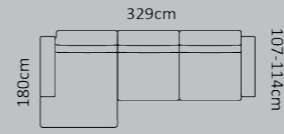

Combination **3221**

3-seater

Combination **2221**

2-seater

Combination **1760**

Foot rest

Combo shown
Combo mirrored **0011
0021**

Chaiselong+2-seater

Combo shown
Combo mirrored **0031
0041**

Chaiselong+3-seater

Combo shown
Combo mirrored **0051
0061**

Open-end+3-seater

Combo shown
Combo mirrored **0071
0081**

Open-end+2-seater

Price group

M3: 1,66

M3: 1,22

M3: 0,22

M3: 2,4

M3: 2,85

M3: 3,21

M3: 2,76

1						
2						
3						
4						
5						
Eton w. Split						
Eton						
Savoy / split						
Savoy						
Safari						
Nature						
Vintage						

Deco cushion **1000058**

Deco cushion **1000088**

Price group

M3: 0,05

M3: 0,05

1		
2		
3		
4		
5		
Eton w. Split		
Eton		
Savoy / split		
Savoy		
Safari		
Nature		
Vintage		

n.a.: not available

With a nominal size of up to 150 cm. (width, depth, height), the tolerance may not exceed 2 cm.
When larger than 150 cm, not more than 2,5 cm.